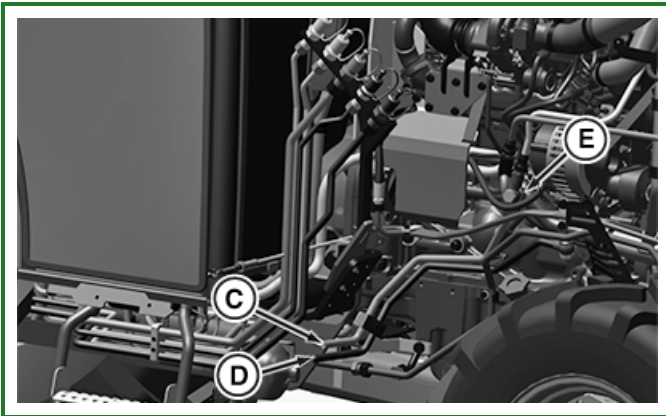

## Heating System Components

PY26987-UN: .

PY26988-UN: .

**LEGEND:**

A - Hose

B - Hose

C - Engine pipe connection

D - Water radiator pipe connection

E - Radiator cooling line

PULX002838-UN: Heater exploded view

**PULX002839-UN: Heater core**

**PULX002840-UN: Louvers**

**LEGEND:**

- A - Heater core
- B - Fan motor
- C - Fan switch
- D - Heater control knob
- E - Louvers