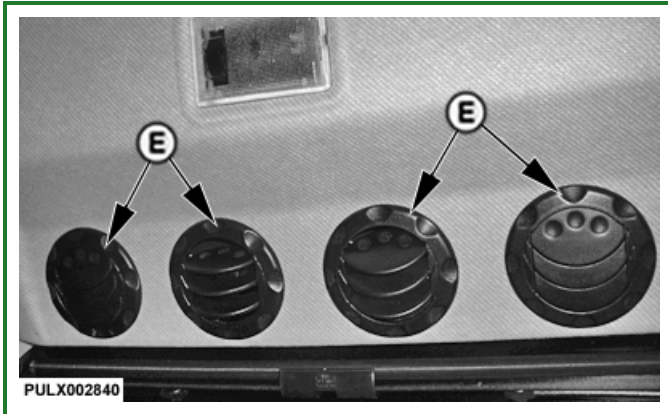

## Heating System Components

PY26987-UN: .

PY26988-UN: .

**LEGEND:**

A - Hose

B - Hose

C - Engine pipe connection

D - Water radiator pipe connection

E - Radiator cooling line

PULX002838-UN: Heater exploded view

**PULX002839-UN: Heater core**

**PULX002840-UN: Louvers**

**LEGEND:**

- A - Heater core
- B - Fan motor
- C - Fan switch
- D - Heater control knob
- E - Louvers