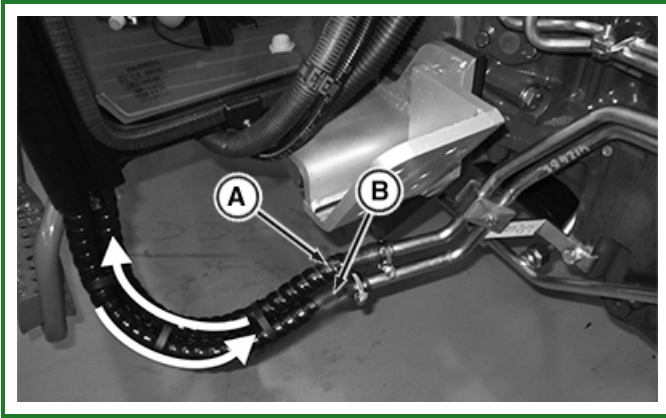

## Heating System Components

PY26987-UN: .

PY26988-UN: .

**LEGEND:**

A - Hose

B - Hose

C - Engine pipe connection

D - Water radiator pipe connection

E - Radiator cooling line

PULX002838-UN: Heater exploded view

**PULX002839-UN: Heater core**

**PULX002840-UN: Louvers**

**LEGEND:**

- A - Heater core
- B - Fan motor
- C - Fan switch
- D - Heater control knob
- E - Louvers