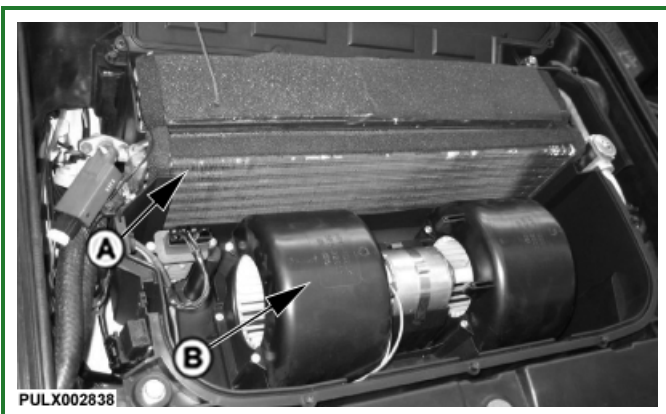

## Heating System Components

PY26987-UN: .

PY26988-UN: .

**LEGEND:**

A - Hose

B - Hose

C - Engine pipe connection

D - Water radiator pipe connection

E - Radiator cooling line

PULX002838-UN: Heater exploded view

**PULX002839-UN: Heater core**

**PULX002840-UN: Louvers**

**LEGEND:**

- A - Heater core
- B - Fan motor
- C - Fan switch
- D - Heater control knob
- E - Louvers