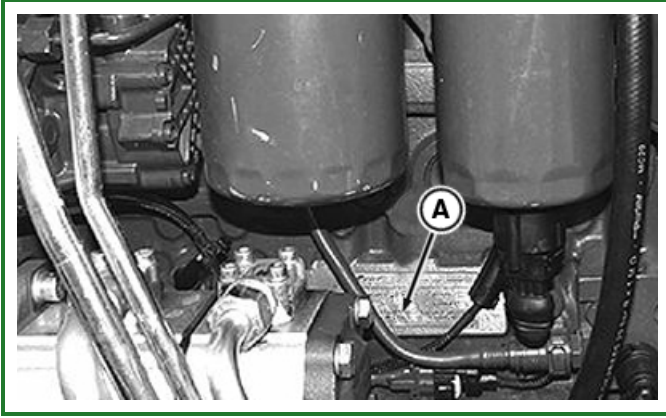

Engine Serial Number

PY28289-UN: .

LEGEND:

A - Engine Serial Number Plate

The engine serial number plate (A) is located on the right-hand side of the engine.

-: Engine Serial Number - Engine F5C

Engine Serial Number

SD74272,00003FB-19-20160825

Transmission Serial Number

PY28290-UN: Transmission serial number

LEGEND:

A - Transmission Serial Number Plate

The transmission (drivetrain) serial number (A) is located at the rear of the machine on the bottom left-hand corner of the PTO housing.