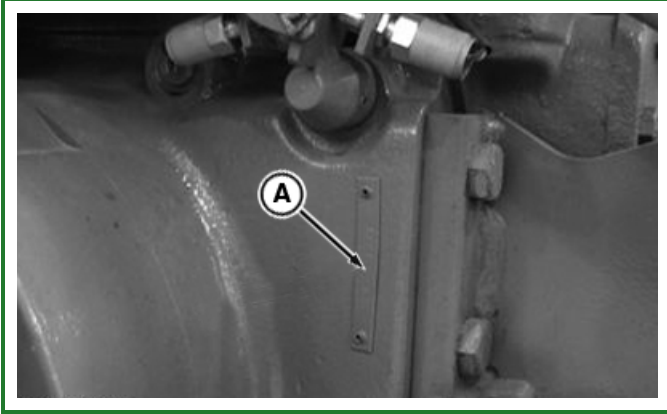

Engine Serial Number

PY28289-UN: .

LEGEND:

A - Engine Serial Number Plate

The engine serial number plate (A) is located on the right-hand side of the engine.

-: Engine Serial Number - Engine F5C

Engine Serial Number

SD74272,00003FB-19-20160825

Transmission Serial Number

PY28290-UN: Transmission serial number

LEGEND:

A - Transmission Serial Number Plate

The transmission (drivetrain) serial number (A) is located at the rear of the machine on the bottom left-hand corner of the PTO housing.