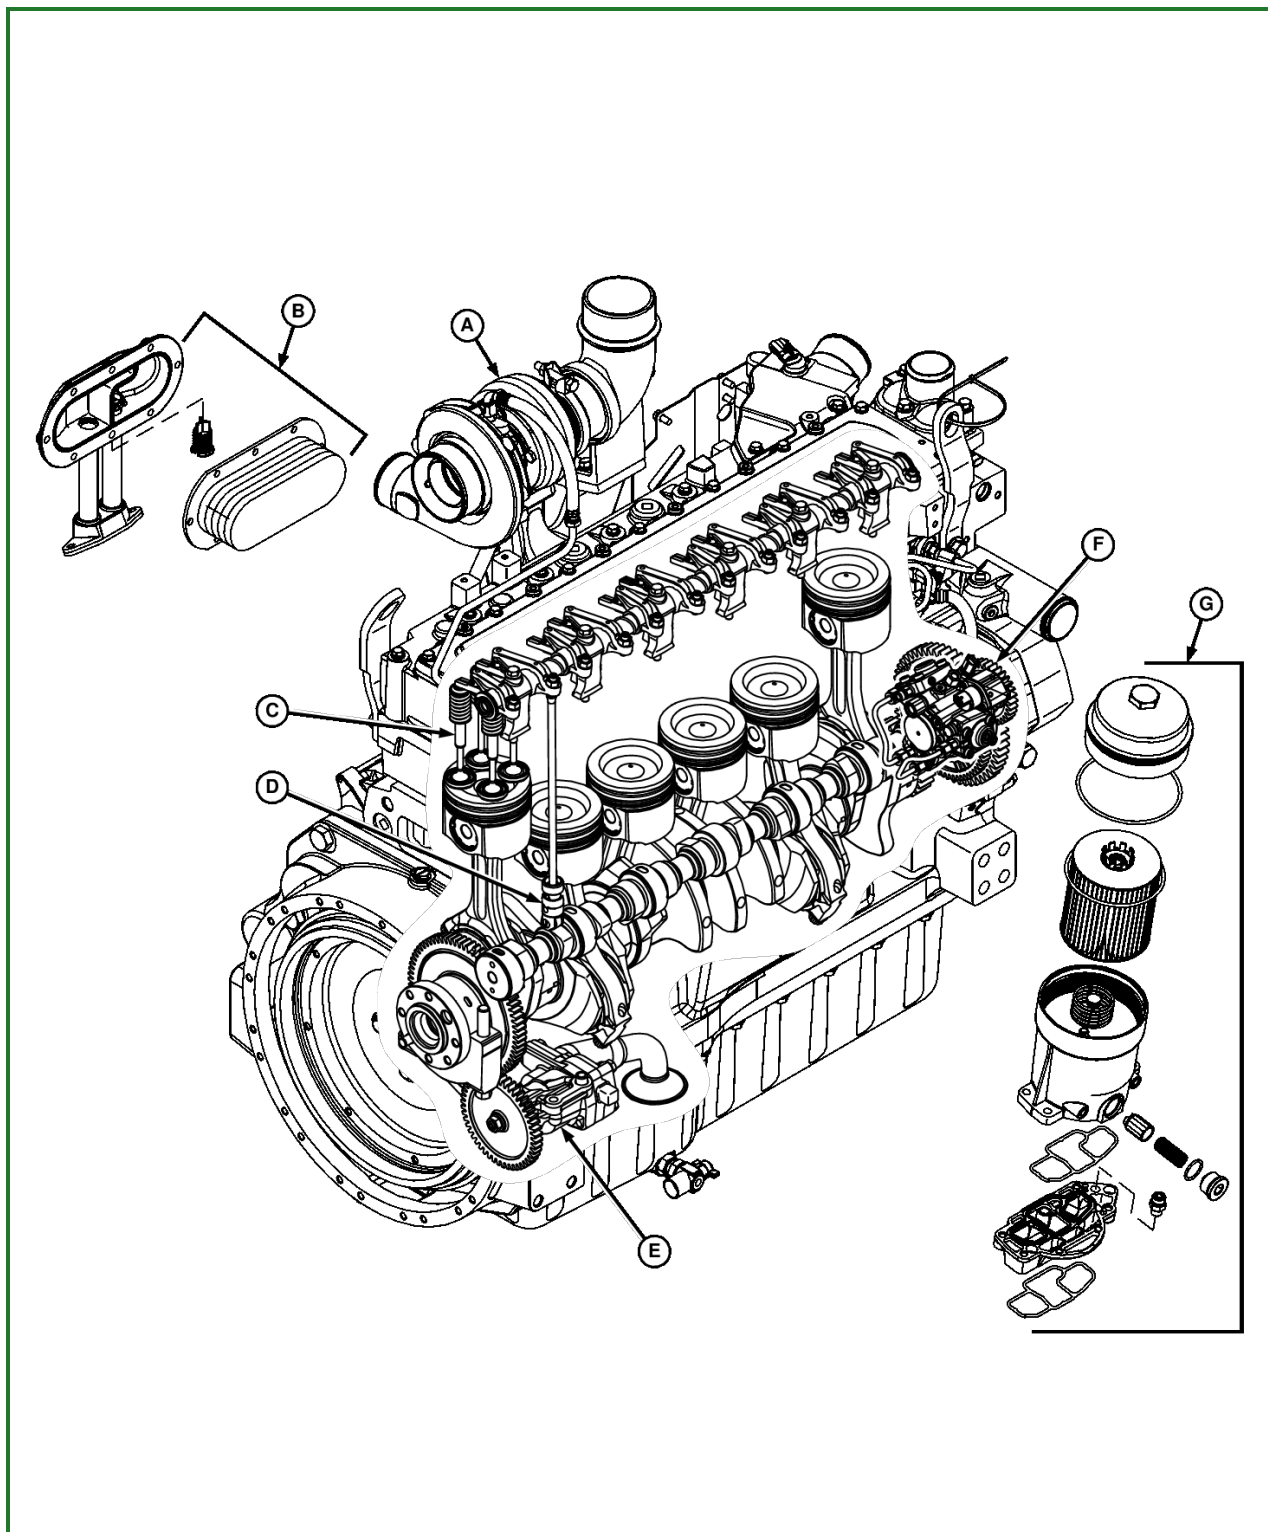

Engine Sectional View Serial Number

**RG15578-UN: 6090 PowerTech E Engine Sectional View**

**LEGEND:**

- A - Fixed Geometry Turbocharger
- B - Oil Cooler Assembly
- C - 4-Valve Cylinder Head Design
- D - Roller Followers
- E - Oil Pump
- F - High Pressure Fuel Pump
- G - Top Load Oil Filter Assembly