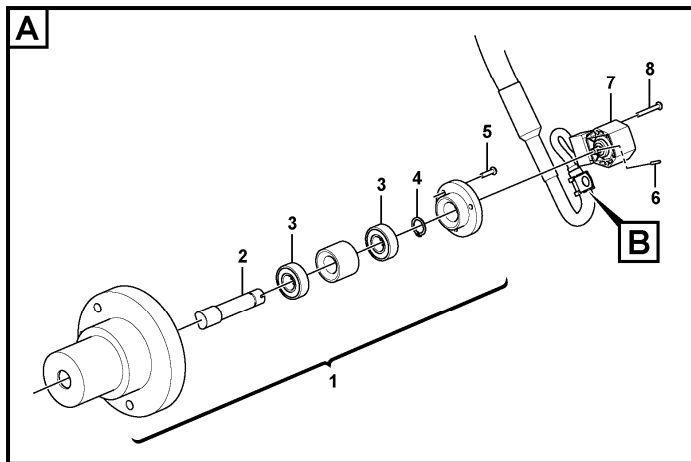

Date: 4/25/2024	Image id: 1091002	Catalogue: 20727	Model: L60H
Brand: Volvo	Serial: 11005-13134, 13135-, 13501-, 621002-	Group/Section: 945/1350	Title: Bucket positioner and boom kickout, tilting 86864, 86870, 87043

Section option	Kit	Option description
VOE86864		4 El-hydraulic functions for long boom
VOE86870		3 El-hydraulic functions for long boom
VOE87043		2 El-hydraulic functions for long boom

Pos	Part	Q1	Q2	Q3	Q4	Q5	PS	Kit	Description	Option(s)	Remark
	VOE16890925	1							Sensor kit		
1	VOE16890875	1							•Sensor kit		
2		1					NS		••Shaft		
3	VOE1660609	2							••Ball bearing		
4	VOE914449	1							••Retaining ring		
5	VOE997487	3							••Six point socket screw		
6	VOE951924	1							•Spring pin		

7	VOE17261185	1							•Sensor kit		SE9117
8	VOE997490	2							•Six point socket screw		
9	VOE13946834	1							•Clamp		
10	VOE984734	1							•Flange screw		