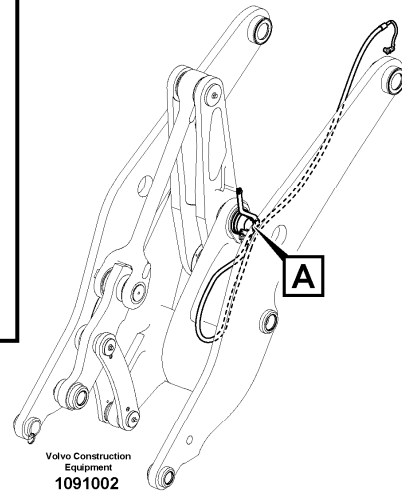

Date: 4/25/2024	Image id: 1091002	Catalogue: 20727	Model: L60H
Brand: Volvo	Serial: 11005-13134, 13135-, 13501-, 621002-	Group/Section: 945/1350	Title: Bucket positioner and boom kickout, tilting 86864, 86870, 87043

Section option	Kit	Option description
VOE86864		4 El-hydraulic functions for long boom
VOE86870		3 El-hydraulic functions for long boom
VOE87043		2 El-hydraulic functions for long boom

Pos	Part	Q1	Q2	Q3	Q4	Q5	PS	Kit	Description	Option(s)	Remark
	VOE16890925	1							Sensor kit		
1	VOE16890875	1							•Sensor kit		
2		1					NS		••Shaft		
3	VOE1660609	2							••Ball bearing		
4	VOE914449	1							••Retaining ring		
5	VOE997487	3							••Six point socket screw		
6	VOE951924	1							•Spring pin		

7	VOE17261185	1							•Sensor kit		SE9117
8	VOE997490	2							•Six point socket screw		
9	VOE13946834	1							•Clamp		
10	VOE984734	1							•Flange screw		