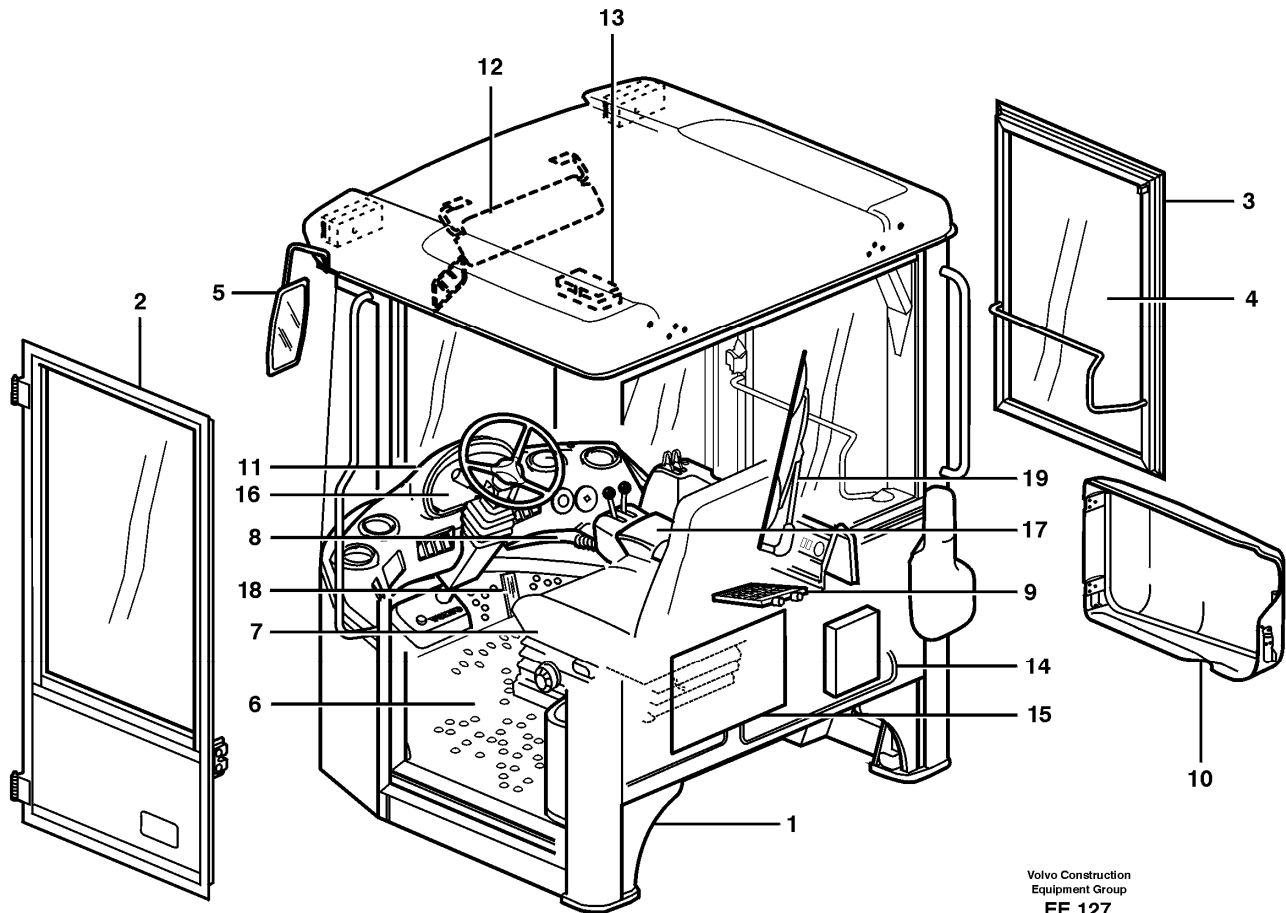

Construction Equipment

Date: 2/7/2024	Image id: EE127	Catalogue: 97812	Model: L120D
Brand: Volvo	Serial: 14001-15418, 63001-63291, 70501-70615	Group/Section: 810/100	Title: Drivers cab

Volvo Construction
Equipment Group
EE 127

Section option	Kit	Option description
VOE33264		
VOE33279		
VOE33370		Cab Iran
VOE33281		Cab, replacement version

Q1-Q5	Option	Option description
Q1 33264	VOE33264	
Q2 33279 SEMI OPEN CAB	VOE33279	

Q3 33281 SPARE PART CAB	VOE33281	Cab, replacement version	
Q4 33370 IRAN CAB	VOE33370	Cab Iran	

Pos	Part	Q1	Q2	Q3	Q4	Q5	PS	Kit	Description	Option(s)	Remark
	VOE33264	1							Cab		
	VOE33279		1						Cab		SEMI OPEN CAB
VOE	33281			1							SPARE PART CAB
	VOE33370				1				Cab		
1		1	1	1	1		NS		•Cab Framework		See ref 810/150
2		1	1	1	1				••Door		See ref 831/150
3		1	1	1	1				••Window frame		See ref 843/200
4		1	1	1	1				•Glass panes		See ref 843/100
5		1	1		1				•Rear view mirror		See ref 841/100
6		1	1		1				•Insulating mats		See ref 851/100
7		1	1		1				•Slide Rail		See ref 852/100
8		1			1				•Air duct		See ref 872/100
9		1			1				•Heating system		See ref 873/150
10		1	1		1				•Filter cover		See ref 837/200
11		1	1		1				•Instr Panel		See ref 881/100
12		1	1		1				•Interior components		See ref 882/100
13		1	1		1				•Lighting,cab		See ref 352/250
14		1			1				•Cable harnesses, cab		See ref 371/500
15		1	1		1				•El Distr Unit		See ref 372/100
16		1	1		1				•Instruments		See ref 380/100
17		1	1		1				•Arm rest		See ref 882/200
18		1	1		1				•Throttle control		See ref 271/150
19		1	1		1				•Windshield Wiper		See ref 363/100
		1	1						Operator's Seat		See ref 852/100