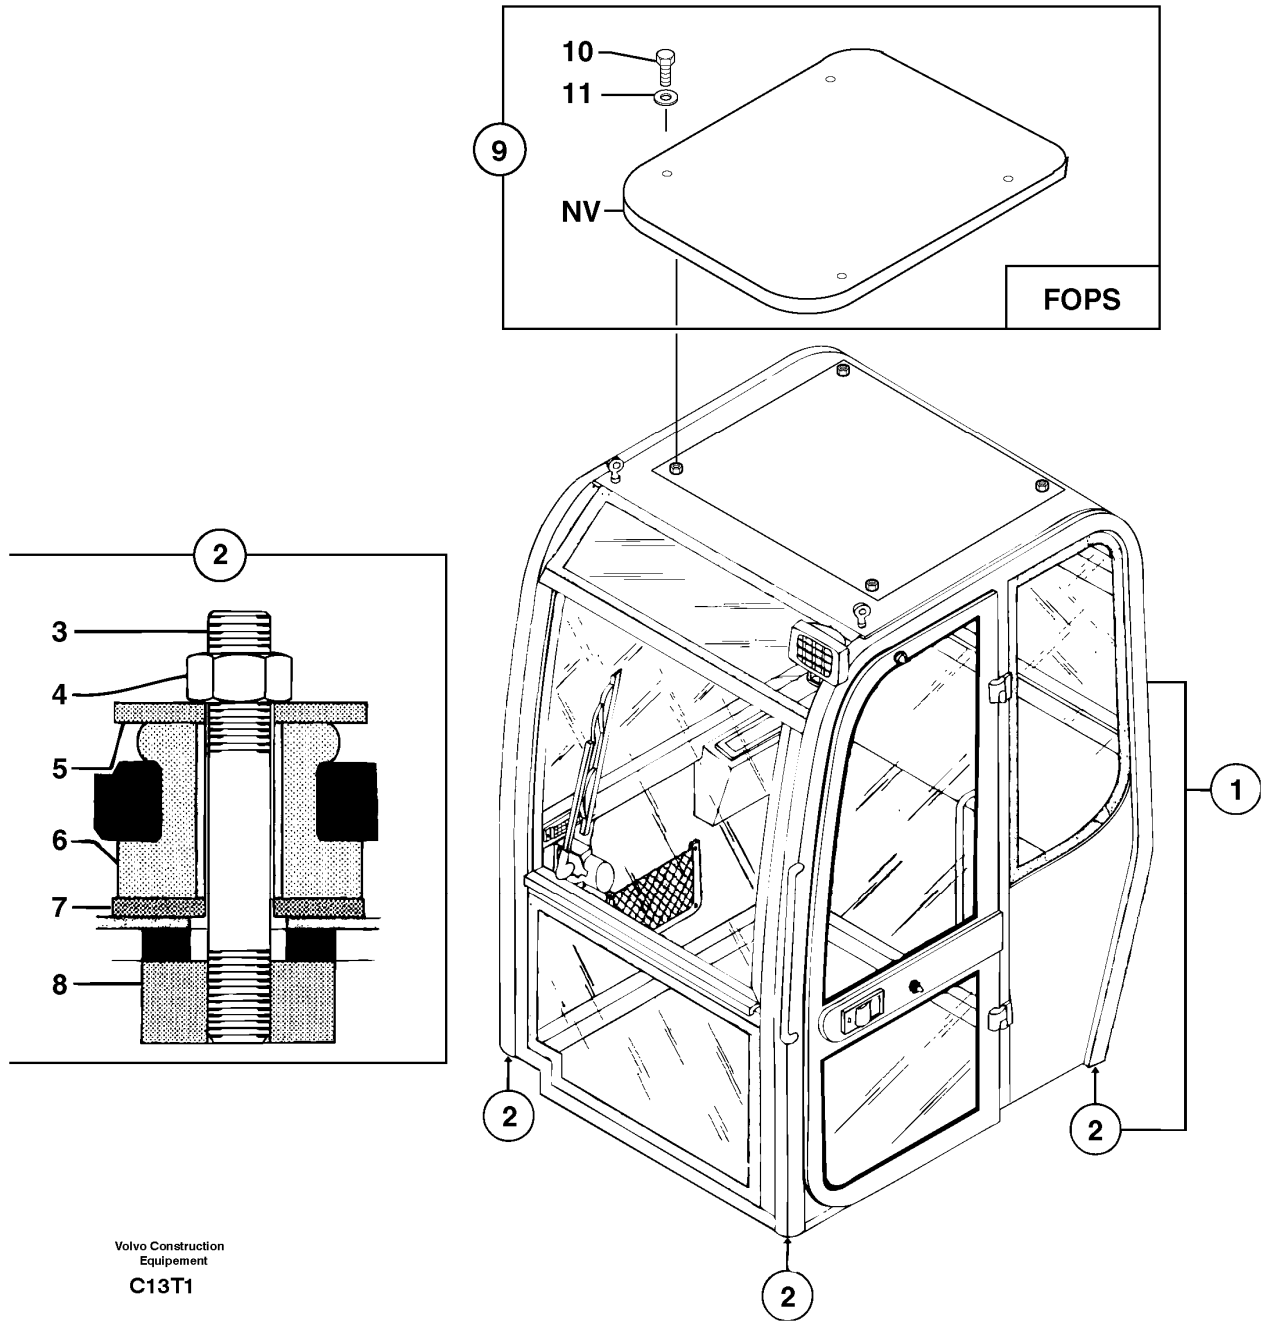

Date: 3/27/2025	Image id: C13T1	Catalogue: 10012	Model: EW50 VV
Brand: Volvo	Serial: 10151-99999	Group/Section: 810/100	Title: Equipped cabin

Volvo Construction
Equipment
C13T1

Q1-Q5	Option	Option description	
Q1 256.10151			

Pos	Part	Q1	Q2	Q3	Q4	Q5	PS	Kit	Description	Option(s)	Remark
1		1							Equipped cabin		PJ 6833022
2	PJ5380152	1					SS		•Attachment kit		
3	VOE11803174	4							••Stud		(PJ3770030)
4	PJ4450053	4					SS		••Lock nut		NYLSTOP M16
5	VOE11803173	4							••Washer		(PJ5540103)THICK = 8mm / 0,3150in
6	VOE11803172	4							••Shock absorber		(PJ5140084)
7	VOE11802301	4							••Washer		(PJ5540018)THICK = 5mm / 0,1969in
8	VOE11802302	4							••Nut		(PJ4450039)
9		1							Grating		PJ 6820113
10	PJ4380362	4					CS		•Screw		HM14X70
11	VOE11803009	4							•Washer		(PJ4460044)MU14