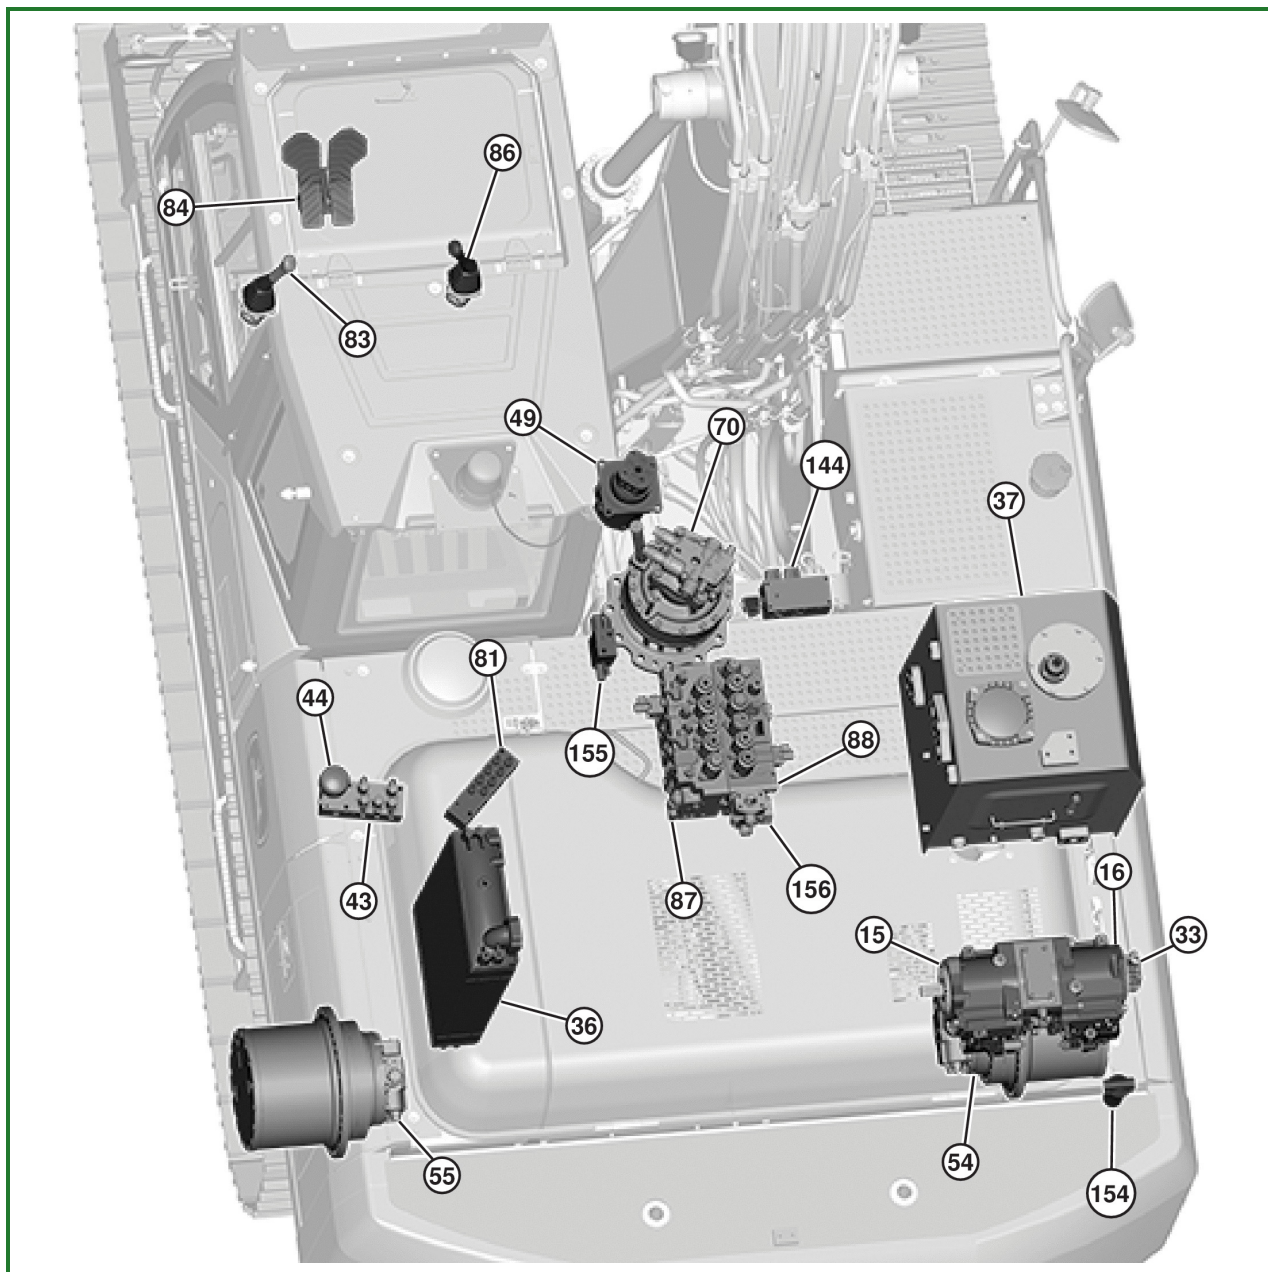

Hydraulic System Component Location

YN1281814-UN: Hydraulic System Component Location

LEGEND:

- 15 - Pump 1
- 16 - Pump 2
- 33 - Pilot Pump
- 36 - Hydraulic Oil Cooler
- 37 - Hydraulic Oil Tank
- 43 - Pilot Combination Valve Manifold
- 44 - Accumulator
- 49 - Rotary Manifold
- 54 - Right Travel Motor
- 55 - Left Travel Motor
- 70 - Swing Motor
- 81 - Pilot Manifold
- 83 - Left Pilot Control Valve
- 84 - Travel Pilot Control Valve

- 86 - Right Pilot Control Valve
- 87 - Left Control Valve
- 88 - Right Control Valve
- 144 - Auxiliary Switching Valve Manifold (if equipped)
- 154 - Pilot Filter
- 155 - Auxiliary 1 Pilot Valve Manifold (if equipped)
- 156 - Check Valve Manifold

YN1281815-UN: Boom Component Location

LEGEND:

- 142 - Arm Cylinder
- 143 - Bucket Cylinder
- 145 - Boom Cylinder (2 used)

Go to [Section_9025:Group_10](#)

OUYC278,0000048-19-20190802