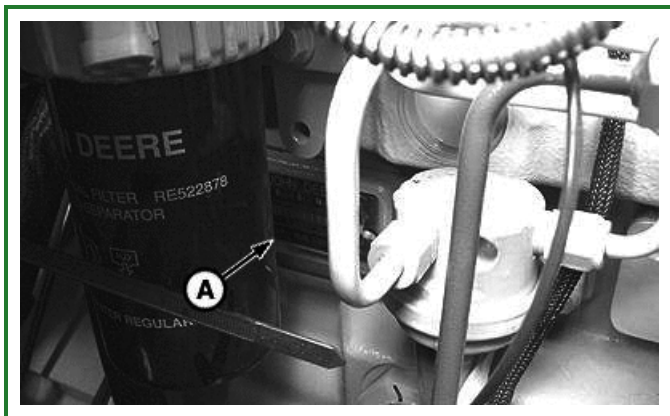

Record Engine Serial Number

TX1011906A-UN: Engine Serial Number

LEGEND:

A - Engine Identification Tag

The engine serial number is located on right side of engine.

-: Engine Serial Number

Engine Serial Number

VD76477,0001044-19-20070110

Keep Proof of Ownership

TS1680-UN: Product Identification Number

1. Maintain in a secure location an up-to-date inventory of all product and component serial numbers.
2. Regularly verify that identification plates have not been removed. Report any evidence of tampering to law enforcement agencies and order duplicate plates.
3. Other steps you can take:
 - Mark your machine with your own numbering system
 - Take color photographs from several angles of each machine