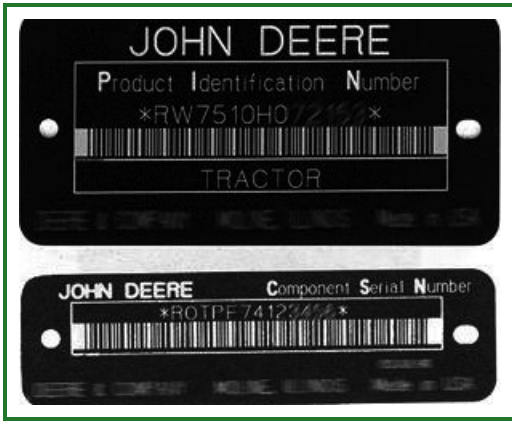

Record Engine Serial Number

TX1011906A-UN: Engine Serial Number

LEGEND:

A - Engine Identification Tag

The engine serial number is located on right side of engine.

-: Engine Serial Number

Engine Serial Number

VD76477,0001044-19-20070110

Keep Proof of Ownership

TS1680-UN: Product Identification Number

1. Maintain in a secure location an up-to-date inventory of all product and component serial numbers.
2. Regularly verify that identification plates have not been removed. Report any evidence of tampering to law enforcement agencies and order duplicate plates.
3. Other steps you can take:
 - Mark your machine with your own numbering system
 - Take color photographs from several angles of each machine