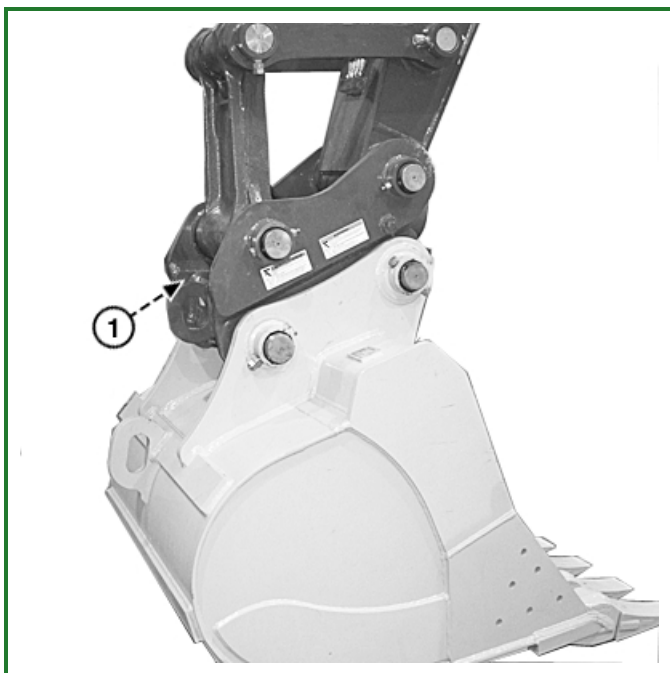

## Record Hydraulic Coupler Serial Number—If Equipped

TX1086497A-UN: Hydraulic Coupler Serial Number Plate Location

TX1086500A-UN: Hydraulic Coupler Serial Number Plate

### LEGEND:

1 - Hydraulic Coupler Serial Number Plate

-: Hydraulic Coupler Serial Number

Hydraulic Coupler Serial Number:

The hydraulic coupler serial number plate (1) is located on the front side of the coupler.

The hydraulic pump serial number plate (1) is located on the front of the hydraulic pump.

DB84312,0000085-19-20150727