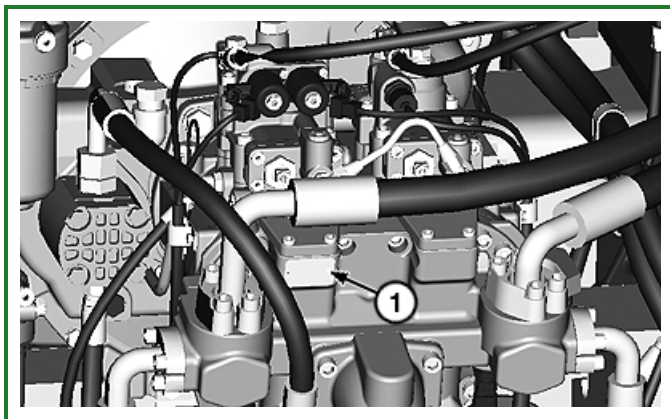

Record Hydraulic Pump Serial Number

TX1183435-UN: Hydraulic Pump Serial Number

LEGEND:

1 - Hydraulic Pump Serial Number Plate

-: Hydraulic Pump Serial Number Plate

Hydraulic Pump Serial Number

Open the right service door to access the hydraulic pump. The hydraulic pump serial number plate (1) is located on the front of the hydraulic pump.

KR46761,0000E5B-19-20150129