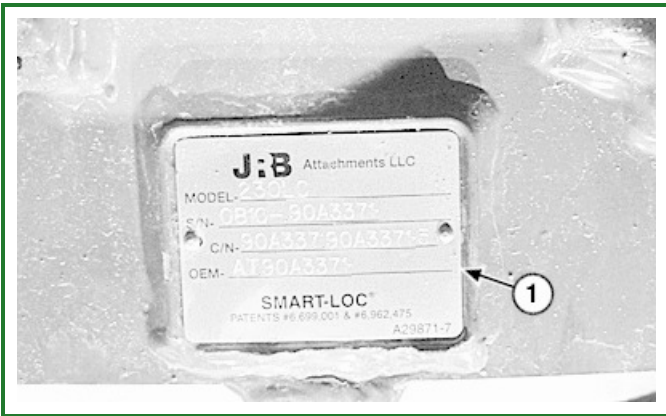

## Record Hydraulic Coupler Serial Number—If Equipped

TX1086497A-UN: Hydraulic Coupler Serial Number Plate Location

TX1086500A-UN: Hydraulic Coupler Serial Number Plate

**LEGEND:**

1 - Hydraulic Coupler Serial Number Plate

-: Hydraulic Coupler Serial Number

Hydraulic Coupler Serial Number:

The hydraulic coupler serial number plate (1) is located on the front side of the coupler.

## Record Hydraulic Pump Serial Number

**TX1183435-UN: Hydraulic Pump Serial Number**

**LEGEND:**

1 - Hydraulic Pump Serial Number Plate

**-: Hydraulic Pump Serial Number Plate**

Hydraulic Pump Serial Number

Open the right service door to access the hydraulic pump. The hydraulic pump serial number plate (1) is located on the front of the hydraulic pump.

KR46761,0000E5B-19-20150129