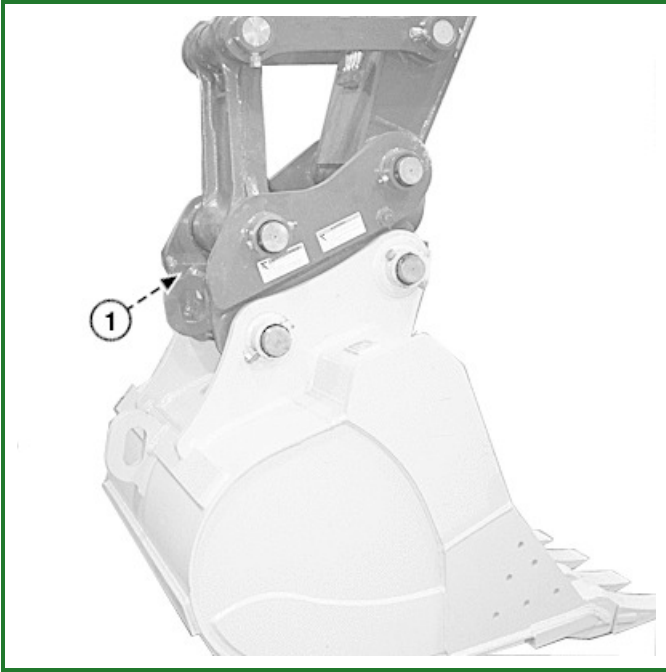

## Record Hydraulic Coupler Serial Number—If Equipped

TX1086497A-UN: Hydraulic Coupler Serial Number Plate Location

TX1086500A-UN: Hydraulic Coupler Serial Number Plate

**LEGEND:**

1 - Hydraulic Coupler Serial Number Plate

-: Hydraulic Coupler Serial Number

Hydraulic Coupler Serial Number:

The hydraulic coupler serial number plate (1) is located on the front side of the coupler.

## Record Hydraulic Pump Serial Number

**TX1183435-UN: Hydraulic Pump Serial Number**

**LEGEND:**

1 - Hydraulic Pump Serial Number Plate

**-: Hydraulic Pump Serial Number Plate**

Hydraulic Pump Serial Number

Open the right service door to access the hydraulic pump. The hydraulic pump serial number plate (1) is located on the front of the hydraulic pump.

KR46761,0000E5B-19-20150129