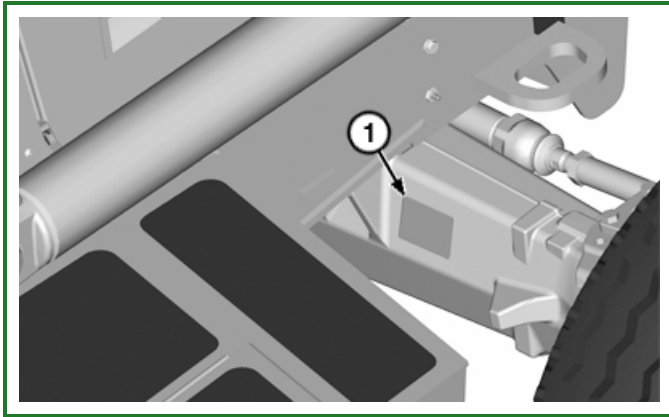

Record Mechanical Front Wheel Drive (MFWD) Front Axle Housing Serial Number—If Equipped

TX1209412A-UN: MFWD Front Axle Housing Serial Number Plate Location

LEGEND:

1 - MFWD Front Axle Serial Number Plate

-: MFWD Front Axle Housing Serial Number

MFWD Front Axle Housing Serial Number:

The mechanical front wheel drive (MFWD) front axle serial number plate (1) is located on the back right side of the axle.

JB3888,0000E66-19-20140923