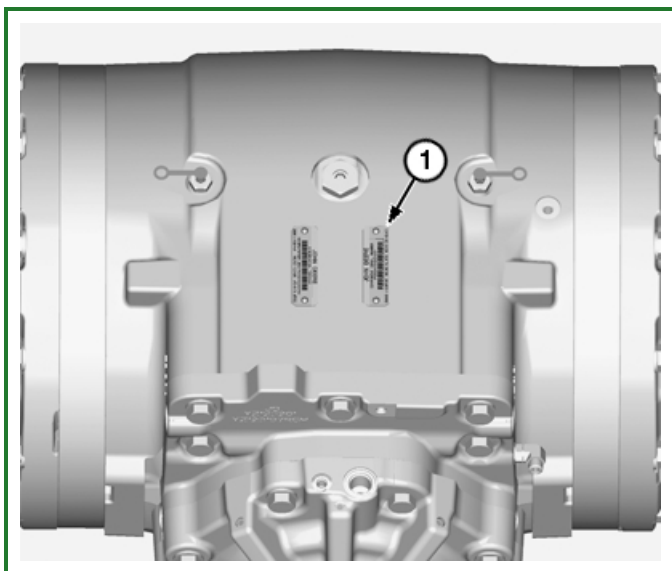

Record Rear Axle Housing Serial Number

TX1210046A-UN: Rear Axle Housing Serial Number Plate Location

LEGEND:

1 - Rear Axle Serial Number Plate

-: Rear Axle Housing Serial Number

Rear Axle Housing Serial Number:

The rear axle serial number plate (1) is located on the top center of rear axle housing.

JB3888,0000E65-19-20160203

Record Mechanical Front Wheel Drive (MFWD) Front Axle Housing Serial Number—If Equipped

TX1209412A-UN: MFWD Front Axle Housing Serial Number Plate Location

LEGEND:

1 - MFWD Front Axle Serial Number Plate

-: MFWD Front Axle Housing Serial Number

MFWD Front Axle Housing Serial Number:

The mechanical front wheel drive (MFWD) front axle serial number plate (1) is located on the back right side of the axle.