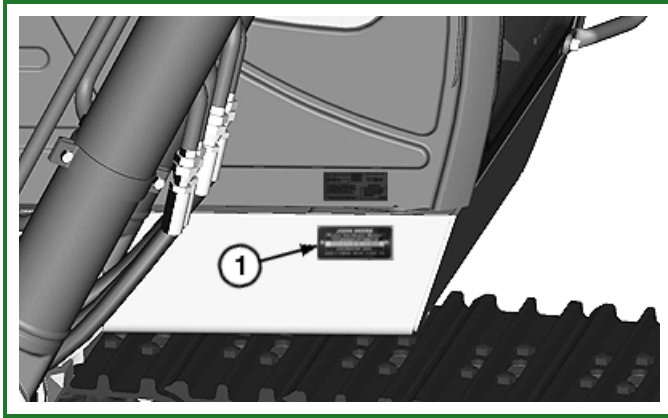

## Record Product Identification Number (PIN)

**TX1156411-UN: Product Identification Number (PIN) Plate**

**LEGEND:**

1 - PIN Plate

**-: Purchase Date**

Purchase Date:

**-: Product Identification Number (PIN)**

Product Identification Number (PIN):

Record all 17 characters of the product identification number (PIN).

The PIN plate (1) is located on the front right corner of the operator's station frame.

KR46761,0000C38-19-20180301