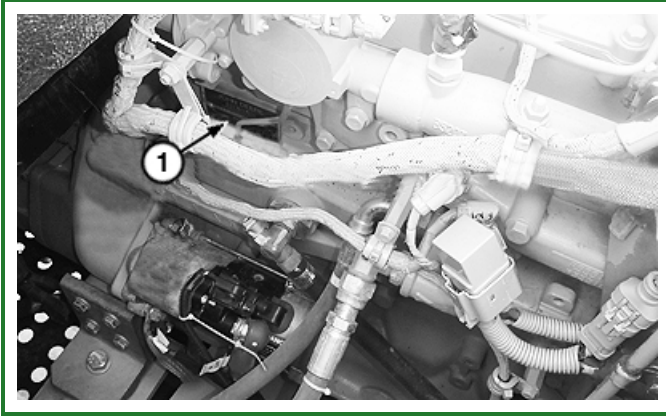

Record Engine Serial Number

TX1157041A-UN: Engine Serial Number Plate

LEGEND:

1 - Engine Serial Number Plate

-: Engine Serial Number

Engine Serial Number

The engine serial number plate (1) is located on the engine above the starter.

KR46761,0000BAD-19-20150129