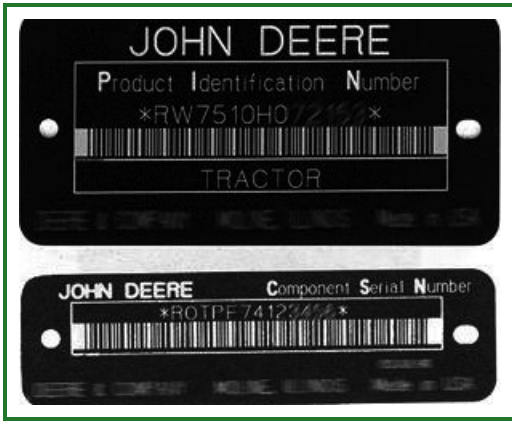

Record Hydraulic Pump Serial Number

TX1103258A-UN: Hydraulic Pump Serial Number

LEGEND:

1 - Hydraulic Pump Serial Number Plate

-: Hydraulic Pump Serial Number Plate

Hydraulic Pump Serial Number

Open right service door to access the hydraulic pump. The hydraulic pump serial number plate (1) is located on the front of the hydraulic pump.

DB84312,0000083-19-20170131

Keep Proof of Ownership

TS1680-UN: Product Identification Number

1. Maintain in a secure location an up-to-date inventory of all product and component serial numbers.
2. Regularly verify that identification plates have not been removed. Report any evidence of tampering to law enforcement agencies and order duplicate plates.
3. Other steps you can take:
 - Mark your machine with your own numbering system
 - Take color photographs from several angles of each machine