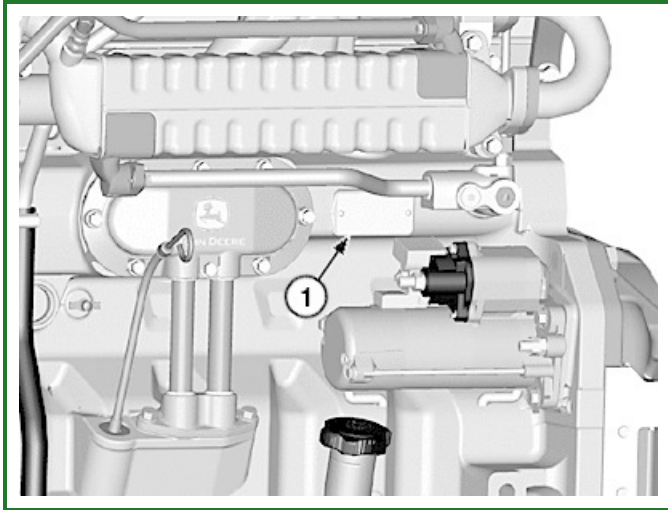

Record Engine Serial Number

TX1084930A-UN: 6090HDW01 PowerTech™ Plus Engine

TX1084927A-UN: 6090HDW04 PowerTech™ Engine

LEGEND:

1 - Engine Serial Number

-: Engine Serial Number

Engine Serial Number (1) _____

NM00125,0000773-19-20101122

Record Transmission Serial Number

-: Transmission Serial Number

Transmission Serial Number

Located on middle front side of housing.

OUT4001,0000385-19-20081219