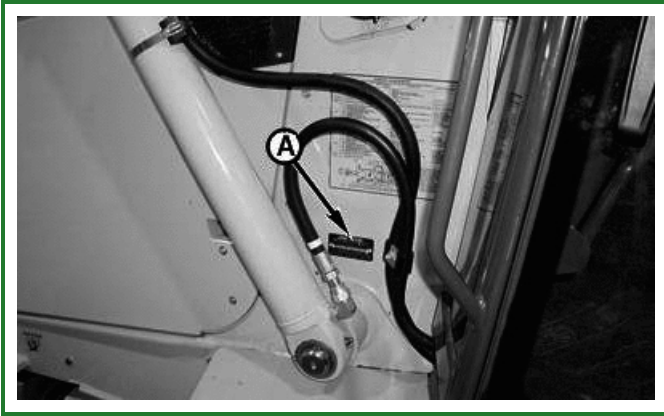

Record Product Identification Number (PIN)

T132526B-UN: Machine ID Tag

LEGEND:

A - Product Identification Number Tag

-: Purchase Date

Purchase Date

-: Product Identification Number

Product Identification Number