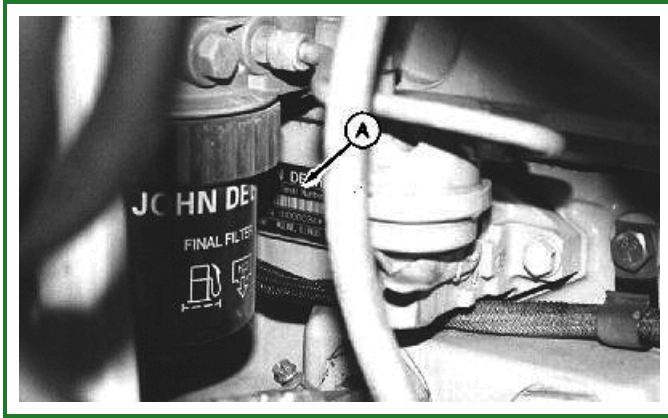

Record Product Identification Number (PIN)

T132526B-UN: Machine ID Tag

LEGEND:

A - Product Identification Number Tag

-: Purchase Date

Purchase Date

-: Product Identification Number

Product Identification Number

NOTE:

Record all 13 characters of Product Identification Number.

CED,OUO1079,460-19-20000713

Record Engine Serial Number

T103543-UN: Engine Serial Number

LEGEND:

A - Engine Serial Number Tag

-: Engine Serial Number