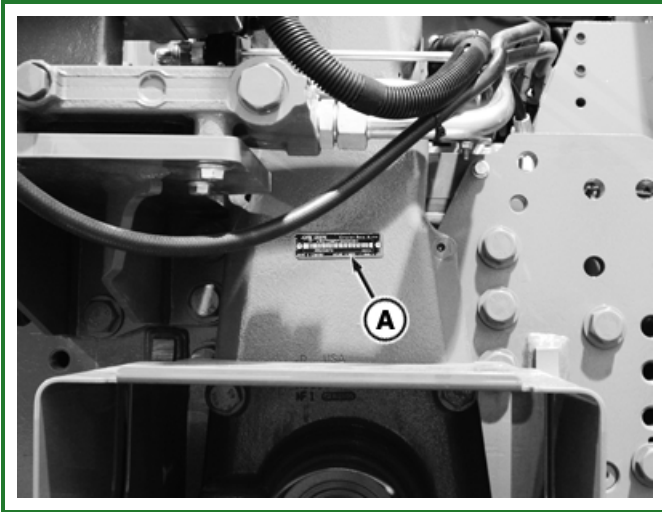

Record PTO Clutch Serial Number

RXA0142511-UN: PTO Clutch Serial Number (Bottom View)

LEGEND:

A - Identification Plate

Identification plate (A) is on rear of the PTO clutch.

-: **Serial Number Plate**

Serial Number	
*	_____*

GH15097,000075D-19-20140616

Record PTO Dropbox Serial Number

RXA0142508-UN: Record PTO Serial Number

LEGEND:

A - Identification Plate

Identification plate (A) is located on PTO drop box at rear of tractor.