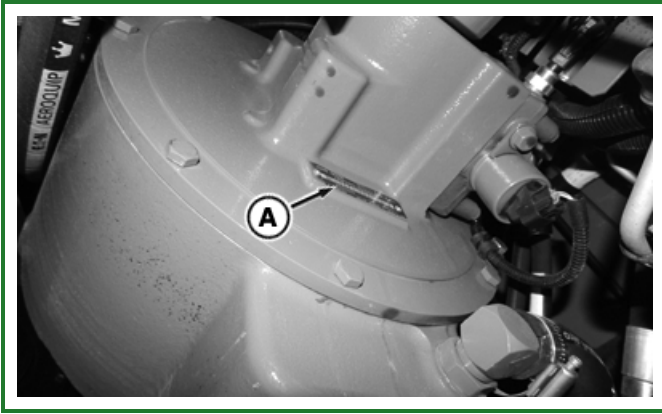

Record PTO Clutch Serial Number

RXA0142511-UN: PTO Clutch Serial Number (Bottom View)

LEGEND:

A - Identification Plate

Identification plate (A) is on rear of the PTO clutch.

-: **Serial Number Plate**

Serial Number	
*	_____*

GH15097,000075D-19-20140616

Record PTO Dropbox Serial Number

RXA0142508-UN: Record PTO Serial Number

LEGEND:

A - Identification Plate

Identification plate (A) is located on PTO drop box at rear of tractor.