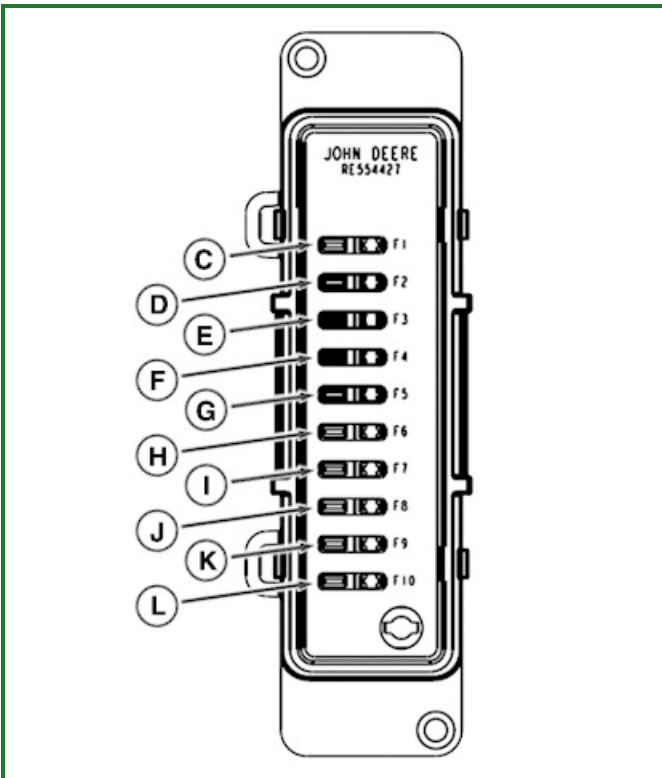

RXA0142043-UN: Load Center Cover

RXA0142044-UN: Load Center Panel

RXA0130342-UN: Fuses

LEGEND:

A - Cover

B - Load Center Panel

C - F1 - ECU (20 Amp)

D - F2 - Not Used

E - F3 - DEF Heaters (20 Amp)

F - F4 - After Treatment

G - F5 - DEF Supply Pump (15 Amp)

H - F6 - A/C Compressor

I - F7 - Key Switch (10 Amp)

J - F8 - Steering System, AutoTrac Control Unit (If Equipped with AutoTrac -10 Amp)

K - F9 - Not Used

L - F10 - Not Used

IMPORTANT:

Fuse replacement must be same rating as original.

RXA0142548-UN: KEXX Cover

RXA0142549-UN: Kexx Fuses and Relays

LEGEND:

A - Cap Screws (4 used)