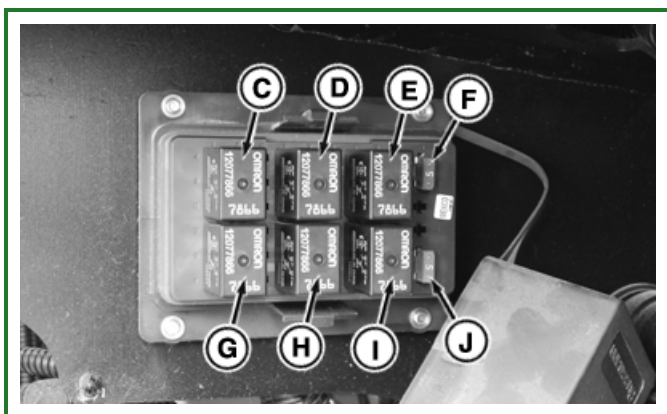

E - F3 - DEF Heaters (20 Amp)

F - F4 - After Treatment

G - F5 - DEF Supply Pump (15 Amp)

H - F6 - A/C Compressor

I - F7 - Key Switch (10 Amp)

J - F8 - Steering System, AutoTrac Control Unit (If Equipped with AutoTrac -10 Amp)

K - F9 - Not Used

L - F10 - Not Used

IMPORTANT:

Fuse replacement must be same rating as original.

RXA0142548-UN: KEXX Cover

RXA0142549-UN: Kexx Fuses and Relays

LEGEND:

A - Cap Screws (4 used)