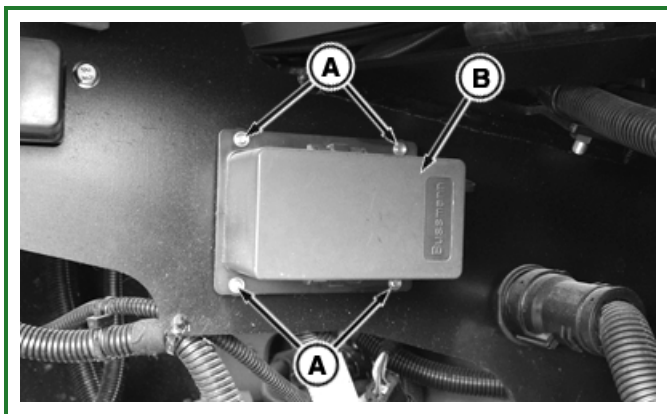

E - F3 - DEF Heaters (20 Amp)

F - F4 - After Treatment

G - F5 - DEF Supply Pump (15 Amp)

H - F6 - A/C Compressor

I - F7 - Key Switch (10 Amp)

J - F8 - Steering System, AutoTrac Control Unit (If Equipped with AutoTrac -10 Amp)

K - F9 - Not Used

L - F10 - Not Used

IMPORTANT:

Fuse replacement must be same rating as original.

RXA0142548-UN: KEXX Cover

RXA0142549-UN: Kexx Fuses and Relays

LEGEND:

A - Cap Screws (4 used)