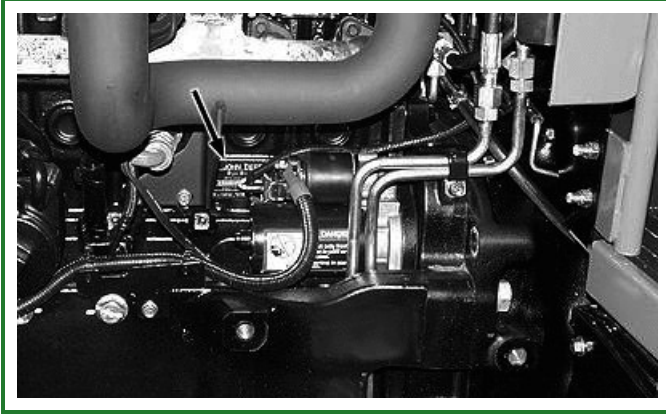

Record Engine Serial Number

LV09182-UN: Model 5225 and 5325

LV09183-UN: Model 5425, 5525 and 5625

Model 5225 and 5325: Serial number plate is located on left side of engine block near starter solenoid.

Model 5425, 5525 and 5625: Serial number plate is located on right side of engine block between fuel and oil filters.

-: Engine Serial Number

Engine Serial Number

OUMX005,00018D8-19-20060915

Record Transmission Serial Number

LV09184-UN: Transmission Serial Number

Serial number is stamped into lower left corner of rear housing.