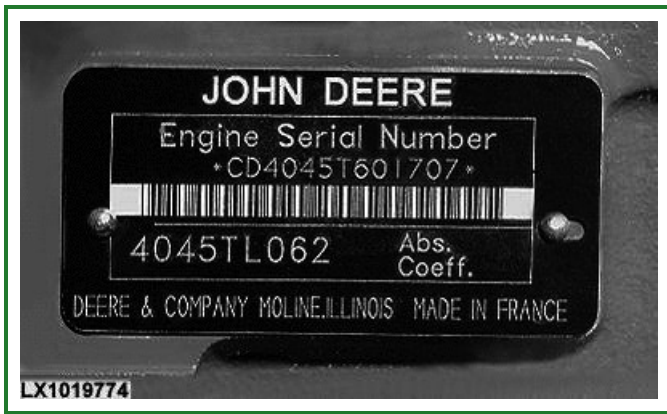

Engine Serial Number

LX1019774-UN: Engine serial number

The engine serial number plate is located on the right-hand side of engine block.

NOTE:

Besides the engine serial number, the plate shows the engine type as well. When ordering spare parts for the engine, please quote all the numbers and letters on this type plate.

-: Engine serial number

-: Engine serial number

OU12401,00101C6-19-19NOV00

Transmission Serial Number

LX000554-UN: Transmission serial number

The transmission serial number plate is located on the right-hand side of differential housing. It provides details of the gear pair in the differential (e.g. 53/10) and the transmission ratio of the front-wheel drive axle (e.g. 1,712). This information will be required if the type of tires is to be changed.

-: Transmission serial number

AG,OU12401,285-19-09APR00