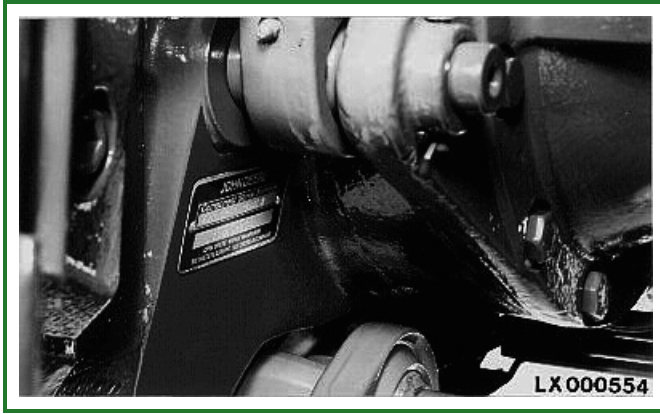

Engine Serial Number

LX1019774-UN: Engine serial number

The engine serial number plate is located on the right-hand side of engine block.

NOTE:

Besides the engine serial number, the plate shows the engine type as well. When ordering spare parts for the engine, please quote all the numbers and letters on this type plate.

-: Engine serial number

-: Engine serial number

OU12401,00101C6-19-19NOV00

Transmission Serial Number

LX000554-UN: Transmission serial number

The transmission serial number plate is located on the right-hand side of differential housing. It provides details of the gear pair in the differential (e.g. 53/10) and the transmission ratio of the front-wheel drive axle (e.g. 1,712). This information will be required if the type of tires is to be changed.