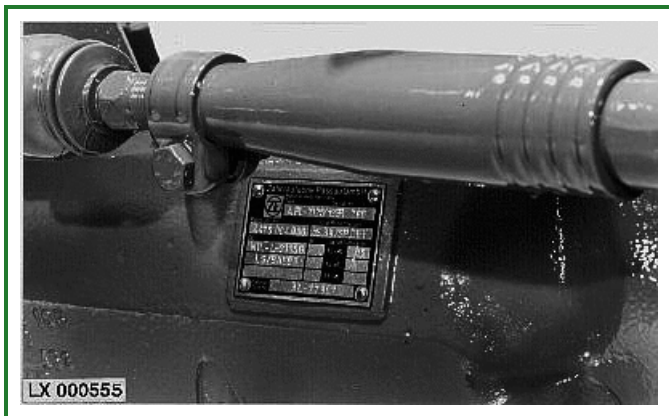

FWD Axle Serial Number

LX000555-UN: FWD axle serial number

The plate bearing the FWD axle serial number is located on the r.h. end of the axle, at the rear. Information provided on it includes the transmission ratio of the front axle. This information will be required if the type of tires used at the front is to be changed.

-: FWD axle serial number

AG,OU12401,155-19-23MAR00

Section IBC: John Deere Service Keeps You On The Job

John Deere Parts

The Right Tools

Well-Trained Technicians

Prompt Service