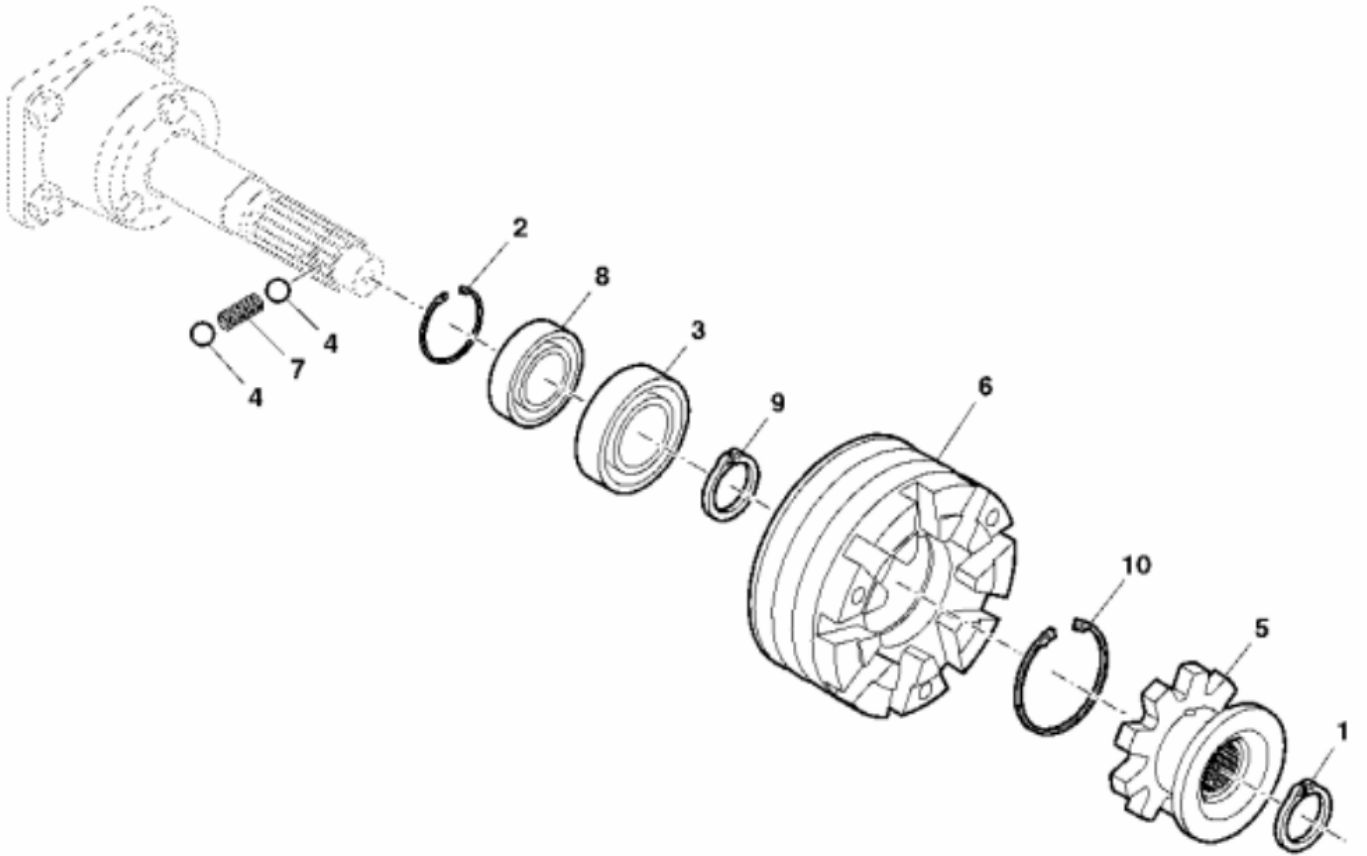

ZX046825

KEY	PART NO.	PART NAME	QTY	REMARKS	
1	12M7014	Lock Washer	4	12 mm	
2	12M7012	Lock Washer	3	6 mm	
3	14M7031	Nut	4	M12	
4	19M7077	Cap Screw	3	M6 X 20	
5	19M7171	Cap Screw	4	M12 X 35	
6	58M7006	Lubrication Fitting	1		
7	AZ40236	Sleeve	1		
8	AZ49759	Shield	1		
9	AXE14455	Shield	1		
10	JD10436	Ball Bearing	1		
11	AZ100558	Bearing With Housing	1		
12	Z12797	Bearing Cap	1		
13	Z12798	Housing	1		
14	Z51244	Felt	1		
15	Z69907	Plate	1		
16	14M7142	Nut	4	M16	
17	24M7049	Washer	4	17.500 X 30 X 3 mm	
18	19M7396	Cap Screw	4	M16 X 45	
19	JD10342	Eccentric Locking Collar	1		

ZX044192

KEY	PART NO.	PART NAME	QTY	REMARKS	
1	40M1835	Snap Ring	1	40 X 1, 75 MM	
2	40M7060	Snap Ring	1		
2	A-40M1873	Snap Ring	1		
3	AXE16386	Ball Bearing	1		
4	L38730	Ball	2		
5	HXE18738	Hub	1		
6	HXE18739	Idler	1		
7	Z47740	Compression Spring	1		
8	AXE16385	Ball Bearing	1		
9	40M7047	Snap Ring	1		
10	40M7118	Snap Ring	1		