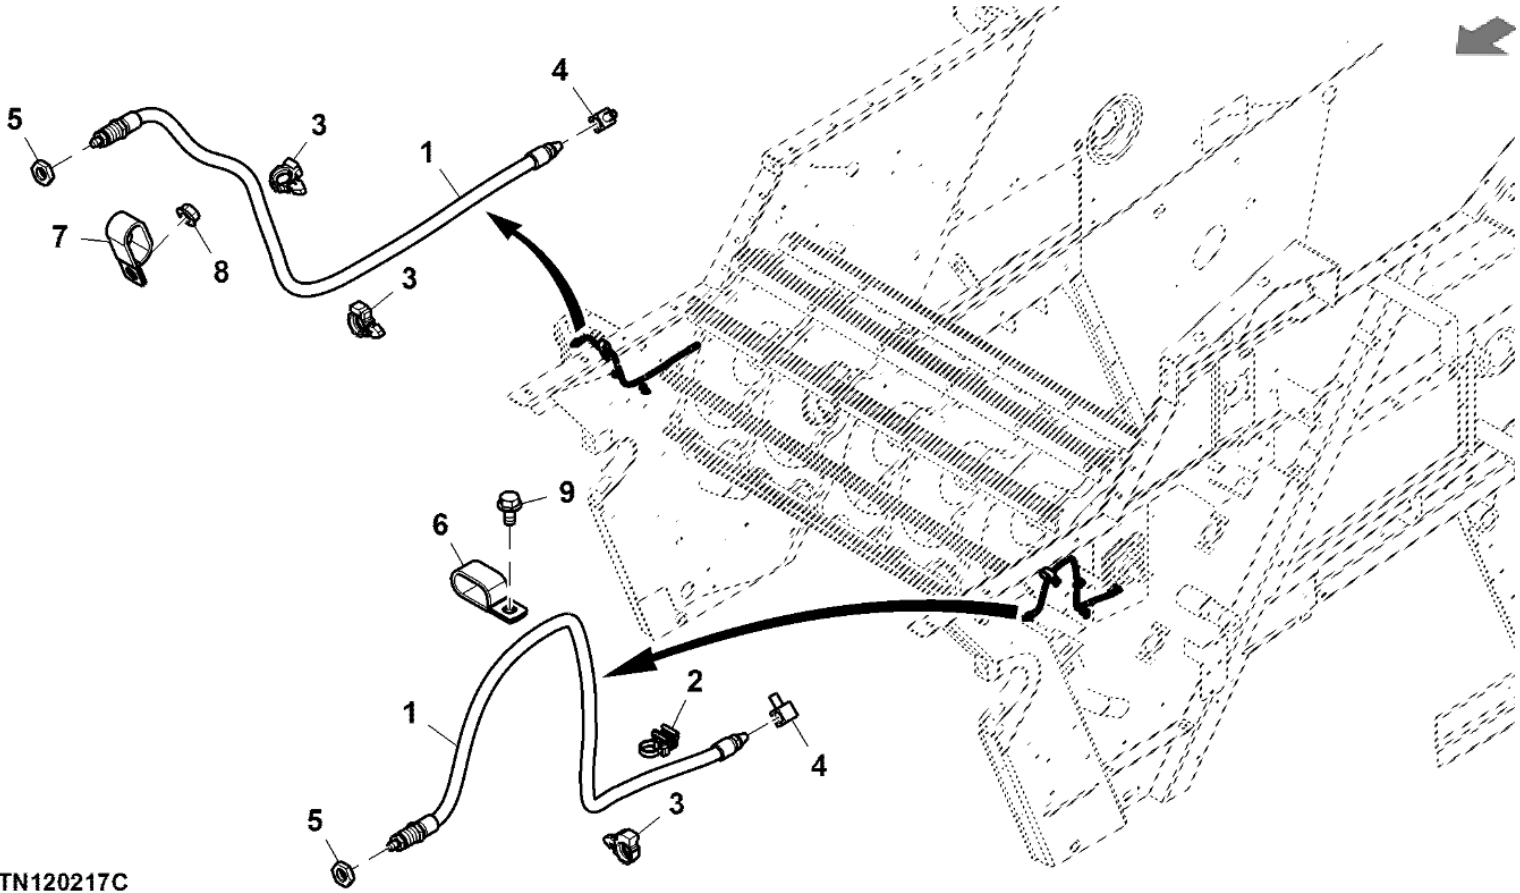

ETN120218C

KEY	PART NO.	PART NAME	QTY	REMARKS	
1	AH142001	Hose	2	LGTH = 1041 mm	
2	AH225366	Clip	1		
3	H140149	Clip	4		
4	E12379	Nut	2		
5	JD7845	Elbow Fitting	2		
6	AH225363	Clip	1		

ETN120217C

KEY	PART NO.	PART NAME	QTY	REMARKS	
1	AH154498	Hydraulic Hose	2		
2	AH225365	Clip	1		
3	H140149	Clip	3		
4	JD7845	Elbow Fitting	2		
5	E12379	Nut	2		
6	R49921	Clamp	1		
7	AH77714	Clip	1		
8	14M7298	Flange Nut	1	M8	
9	19M7865	Screw	1	M8 X 16	