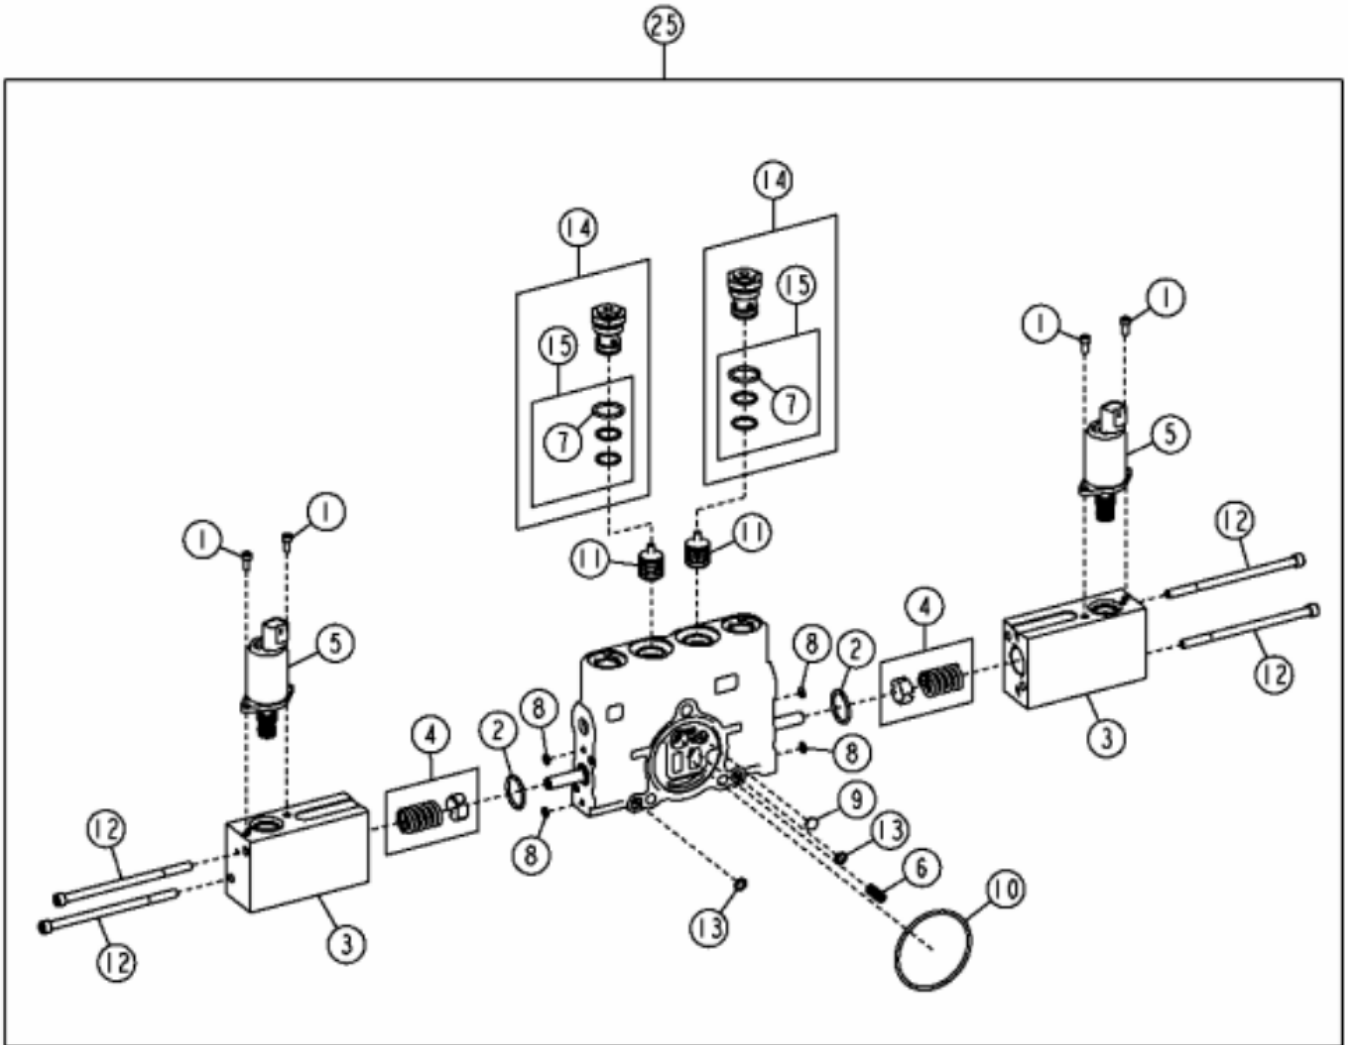

T203406

KEY	PART NO.	PART NAME	QTY	REMARKS	
1	19H2924	Screw	2	1/4" X 3/4"	
2	AT386337	Check Valve	2	SUB FOR AT349056, AT337941	
2	AT196924	Seal Kit	1	Not Illustrated	
3	R111238	Compression Spring	1		
4	R76578	O-Ring	2		
5	R95493	Disk	1		
6	T118712	Screw	2		
7	T190767	Spring	1		
8	T213022	O-Ring	2		
9	T213023	O-Ring	2		
10	T213025	O-Ring	1		
11	T213034	Valve Spool	2		
12	T213033	Housing	1		
13	AT348202	Actuator	1		
14	AT317313	Control Valve	1	Blade Side Shift Valve Section	