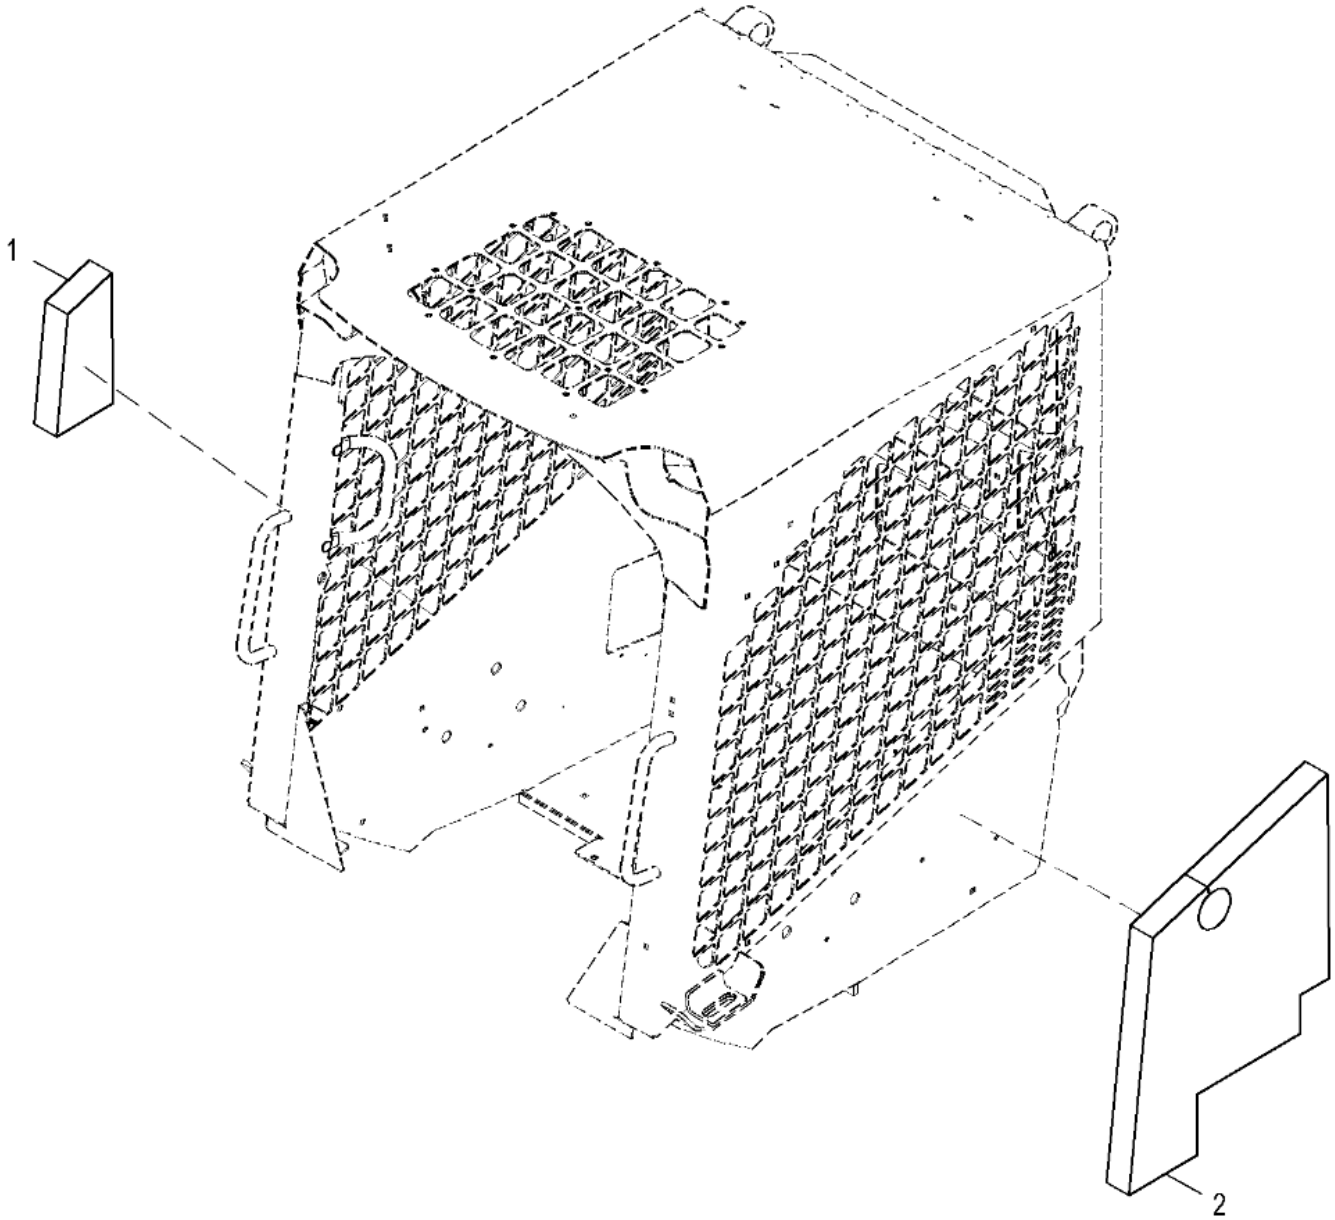

TX1083771

KEY	PART NO.	PART NAME	QTY	REMARKS	
0	AT347476	Seat	1	Air SuspensionLow Profile	
0	A-LGT125YL	Seat	1		
1	AT365408	Cushion	1	Back	
2	AT365409	Cushion	1	Seat	
6	AT365410	Knob	1	Lumbar	
7	AT365411	Lever	1	Wear Parts Backrest Adjustment	
10	AT365412	Switch	1	OPS SwitchWire Harness	
14	AT365413	Boot Kit	1	Bellows	
15	AT365414	Handle	1	Weight Adjustor Handle	
16	AT414347	Housing	1	Weight Adjustment HousingIncludes Compressor SwitchNot Includes OPS Switch Wire Harness SUB FOR AT397447	
19	AT365415	Shock Absorber	1	Dampers	
21	AT365416	Seat Slide Track Kit	1	Seat Base Brackets and Slides	
27	AT365417	Compressor	1		
27	AT422355	Seat Kit	1	Air Line Hose Kit	
28	AT365418	Seat Kit	1	Air Bag	
30	AT365419	Lever Kit	1	Backrest Adjustment	
33	AT365420	Lever Kit	1	Weight Adjustment	
43	AT365421	Holder	1		