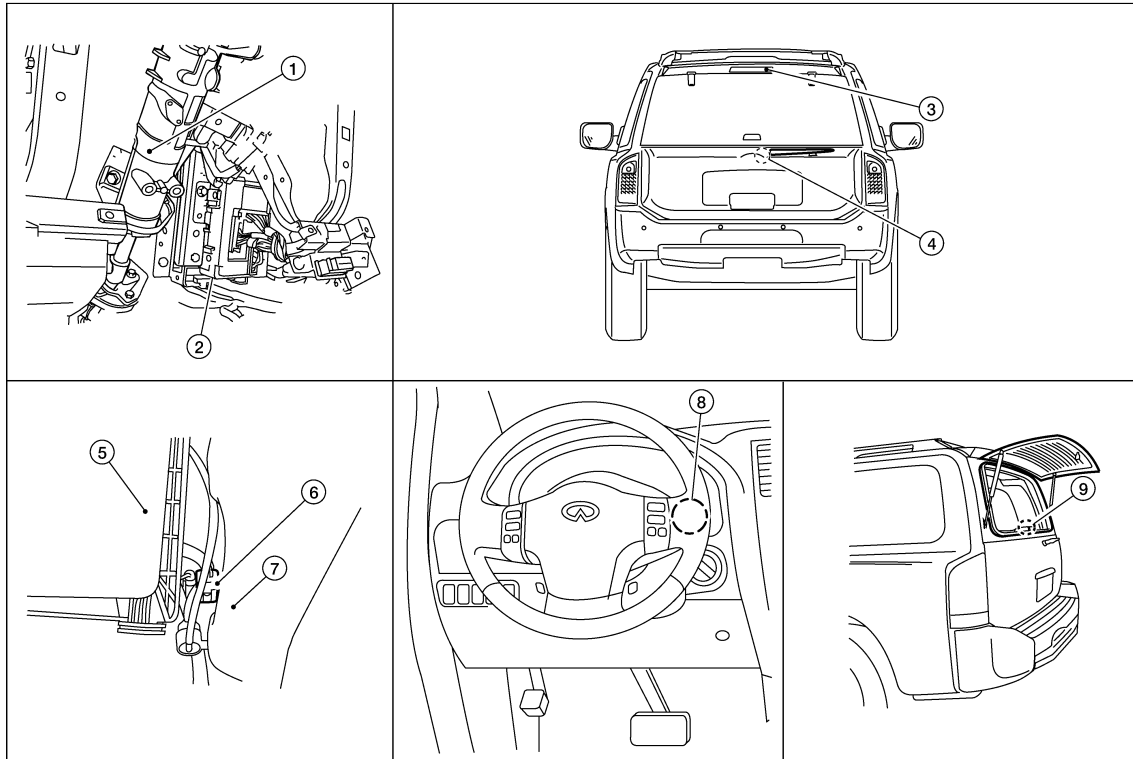

REAR WIPER AND WASHER SYSTEM

< FUNCTION DIAGNOSIS >

Component Parts Location

INFOID:000000005146764

ALLIA0842ZZ

1. Steering column (view with instrument panel removed)	2. BCM M18, M19, M20	3. Rear washer nozzle
4. Rear wiper motor D704	5. Air cleaner case	6. Front and rear washer motor connector E105
7. Washer fluid reservoir	8. Combination switch M28	9. Glass hatch ajar switch D707

Component Description

INFOID:000000005146765

Part	Description
BCM	- Judges each switch status by the combination switch reading function. - Supplies power to the rear wiper motor. - Performs the auto stop control of the rear wiper.
Combination switch (Wiper and washer switch)	Refer to BCS-7. "System Diagram".