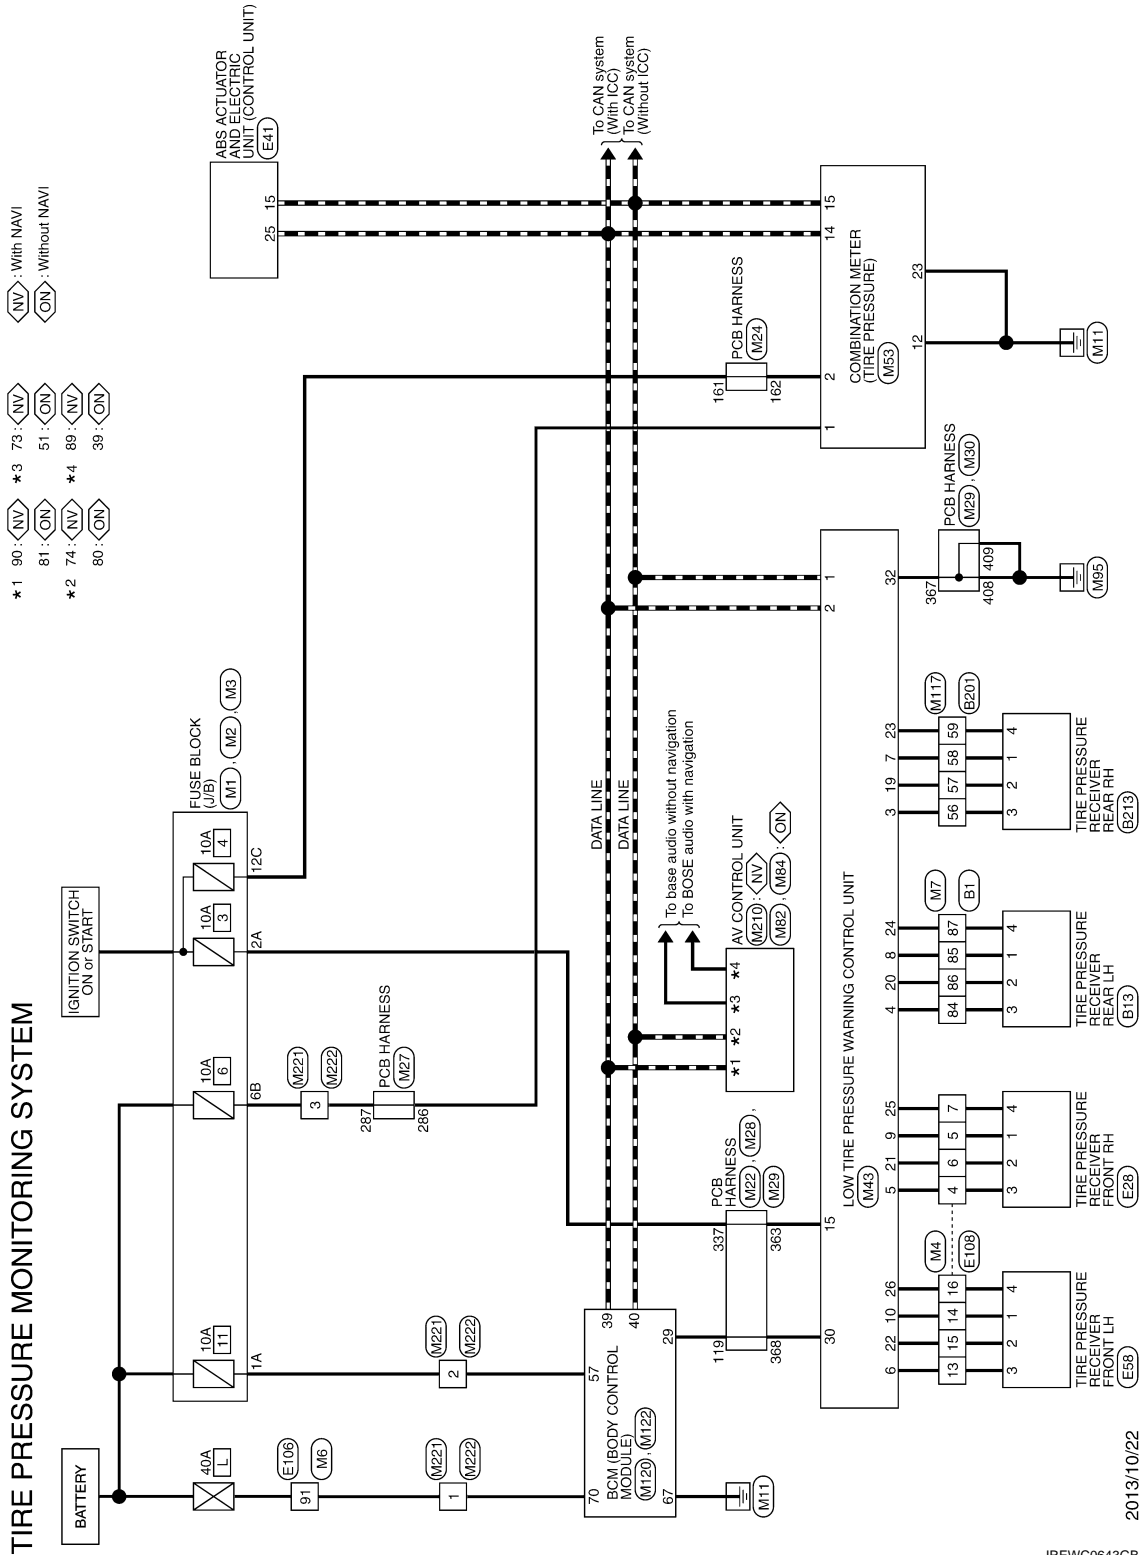

TIRE PRESSURE MONITORING SYSTEM

< WIRING DIAGRAM >

WIRING DIAGRAM

TIRE PRESSURE MONITORING SYSTEM

Wiring Diagram

INFOID:000000011258572

2013/10/22

JREW0643GB

TIRE PRESSURE MONITORING SYSTEM

< WIRING DIAGRAM >

TIRE PRESSURE MONITORING SYSTEM

Connector No.	B1
Connector Name	WIRE TO WIRE
Connector Type	TH80FM-CS16-TM4

Terminal No.	Color Of Wire	Signal Name [Specification]
1	R	-
2	W	-
4	LG	-
5	P	-
7	GR	-
8	Y	-
9	LG	-
10	V	-
11	GR	- [With climate controlled seat] - [With heated seat]
11	L	- [With climate controlled seat] - [With heated seat]
12	GR	- [With climate controlled seat]
13	BR	-
14	R	-
15	O	-
16	V	-
17	B	-
18	R	-
19	W	-
20	L	-
21	B	-
22	LG	-
23	V	-
24	Y	-
25	G	-
26	GR	-
27	SB	-
28	L/O	-
29	W/L	-
30	SHIELD	-
32	L	-
33	R	-
34	G	-
35	SHIELD	-
36	G	-

37	SB	-
40	SHIELD	-
41	GR/V	-
42	W/L	-
43	L	-
44	B	-
45	V	-
46	P	-
47	O	-
48	Y	-
49	BR	-
50	SB	-
51	V	-
52	LG	-
53	G	-
55	G	-
56	B	-
57	BR	-
58	LG	-
59	Y	-
60	W	-
61	B	-
62	LG	-
63	V	-
65	O	-
66	BR	-
67	V	-
68	LG	-
69	GR	-
70	R	-
72	L	-
73	P	-
74	L	-
75	P	-
76	Y	-
77	R	-
78	W	-
79	G	-
81	LG	-
82	BR	-
83	SB	-
84	Y	-
85	W	-
86	R	-
87	C	-
88	GR	-
91	SB	-
92	G	-
96	Y	-

97	O	-
98	SB	-
99	LG	-

Connector No.	B13
Connector Name	TIRE PRESSURE RECEIVER REAR LH
Connector Type	RH04FB

Terminal No.	Color Of Wire	Signal Name [Specification]
1	W	VCC
2	R	RSSI
3	Y	SIG
4	G	GND

Connector No.	B201
Connector Name	WIRE TO WIRE
Connector Type	TH80MW-CS16-TM4

Terminal No.	Color Of Wire	Signal Name [Specification]
1	Y	-
3	R	-
6	R	-
7	W	-
8	V	-
11	R	-
12	G	-
13	Y	-
14	L	-
15	R	-

15	Y	- [With ADAS]
17	GR	-
18	P	-
19	BR	-
20	GR	-
21	Y	-
22	GR	-
23	R	-
24	V	-
25	B	-
26	W	-
28	V	-
29	P	-
30	O	-
31	BR	-
32	Y	-
40	SHIELD	-
41	W/R	-
42	V	-
45	SB	-
46	R	- [With climate controlled seat]
46	Y	- [With heated seat]
47	G	- [With climate controlled seat]
47	GR	- [With heated seat]
48	V	-
49	O	-
50	R	-
51	GR	-
52	LG	-
53	P	-
56	P	-
57	W	-
58	O	-
59	Y	-
61	SB	-
62	L	-
63	W	-
64	SB	-
65	LG	-
66	L	-
67	Y	-
68	SB	-
69	B	-
71	L	-
72	L	-
73	R	-
74	B	-
75	L	-
76	SHIELD	-

A
B
C
D
WT
F
G
H
I
J
K
L
M
N
O
P