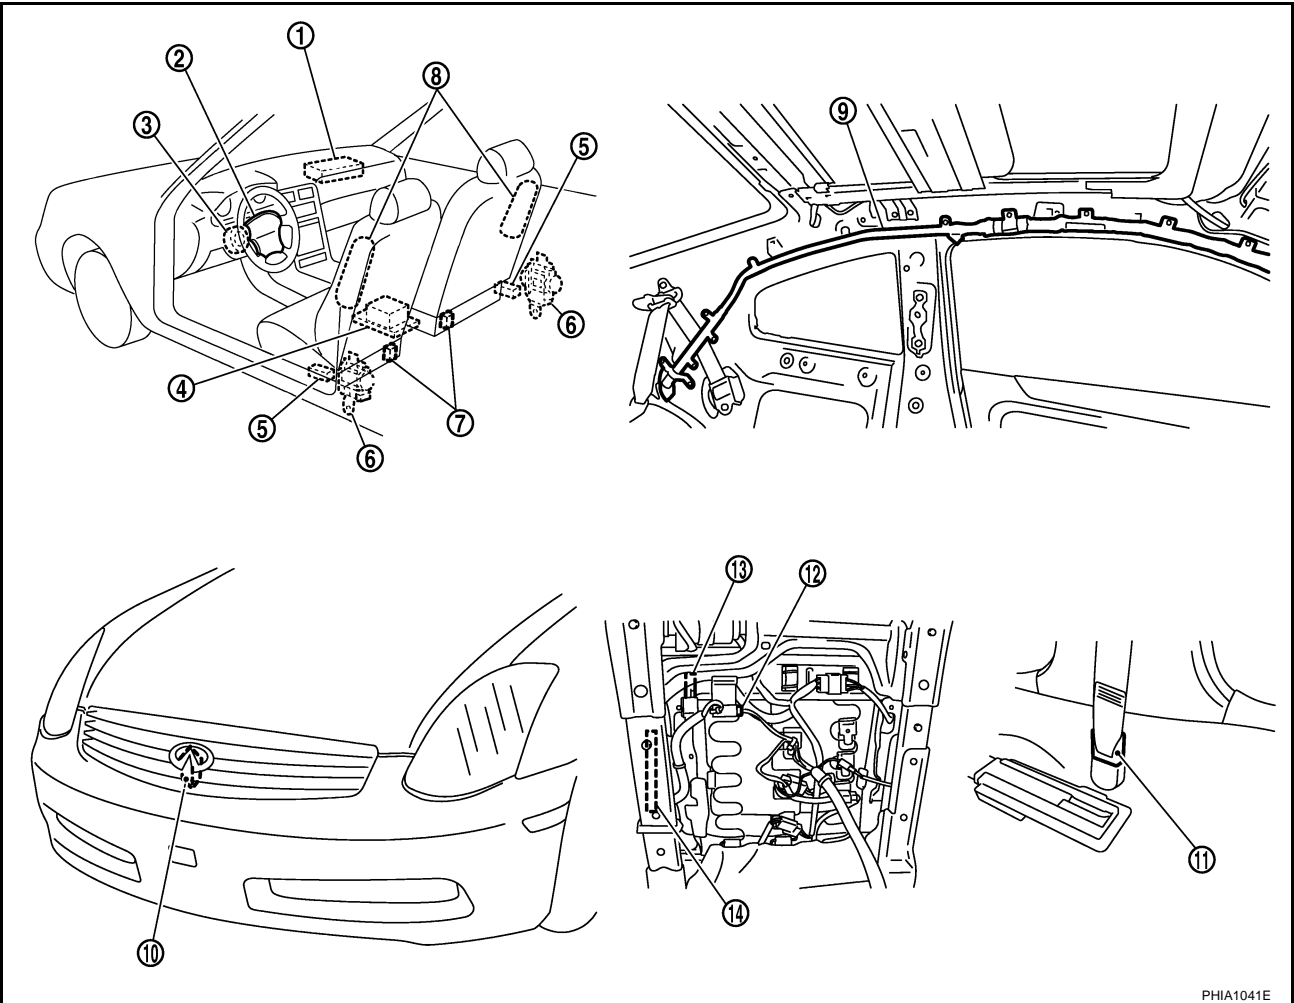

# TROUBLE DIAGNOSIS

## Component Parts Location

NHS00010

PHIA1041E

- |   |   |  |
|---|---|--|
| 1. Front passenger air bag module           | 2. Driver air bag module                          | 3. Spiral cable                          |
| 4. Diagnosis sensor unit                    | 5. Side air bag (Satellite) sensor (RH/LH)        | 6. Front seat belt pre-tensioner (RH/LH) |
| 7. Seat belt buckle switches                | 8. Front side air bag modules                     | 9. Side curtain air bag module           |
| 10. Crash zone sensor                       | 11. Belt tension sensor                           | 12. Belt tension sensor connector *      |
| 13. Occupant classification system sensor * | 14. Occupant classification system control unit * |  |

\*: 12, 13, 14 → The bottom of front passenger seat