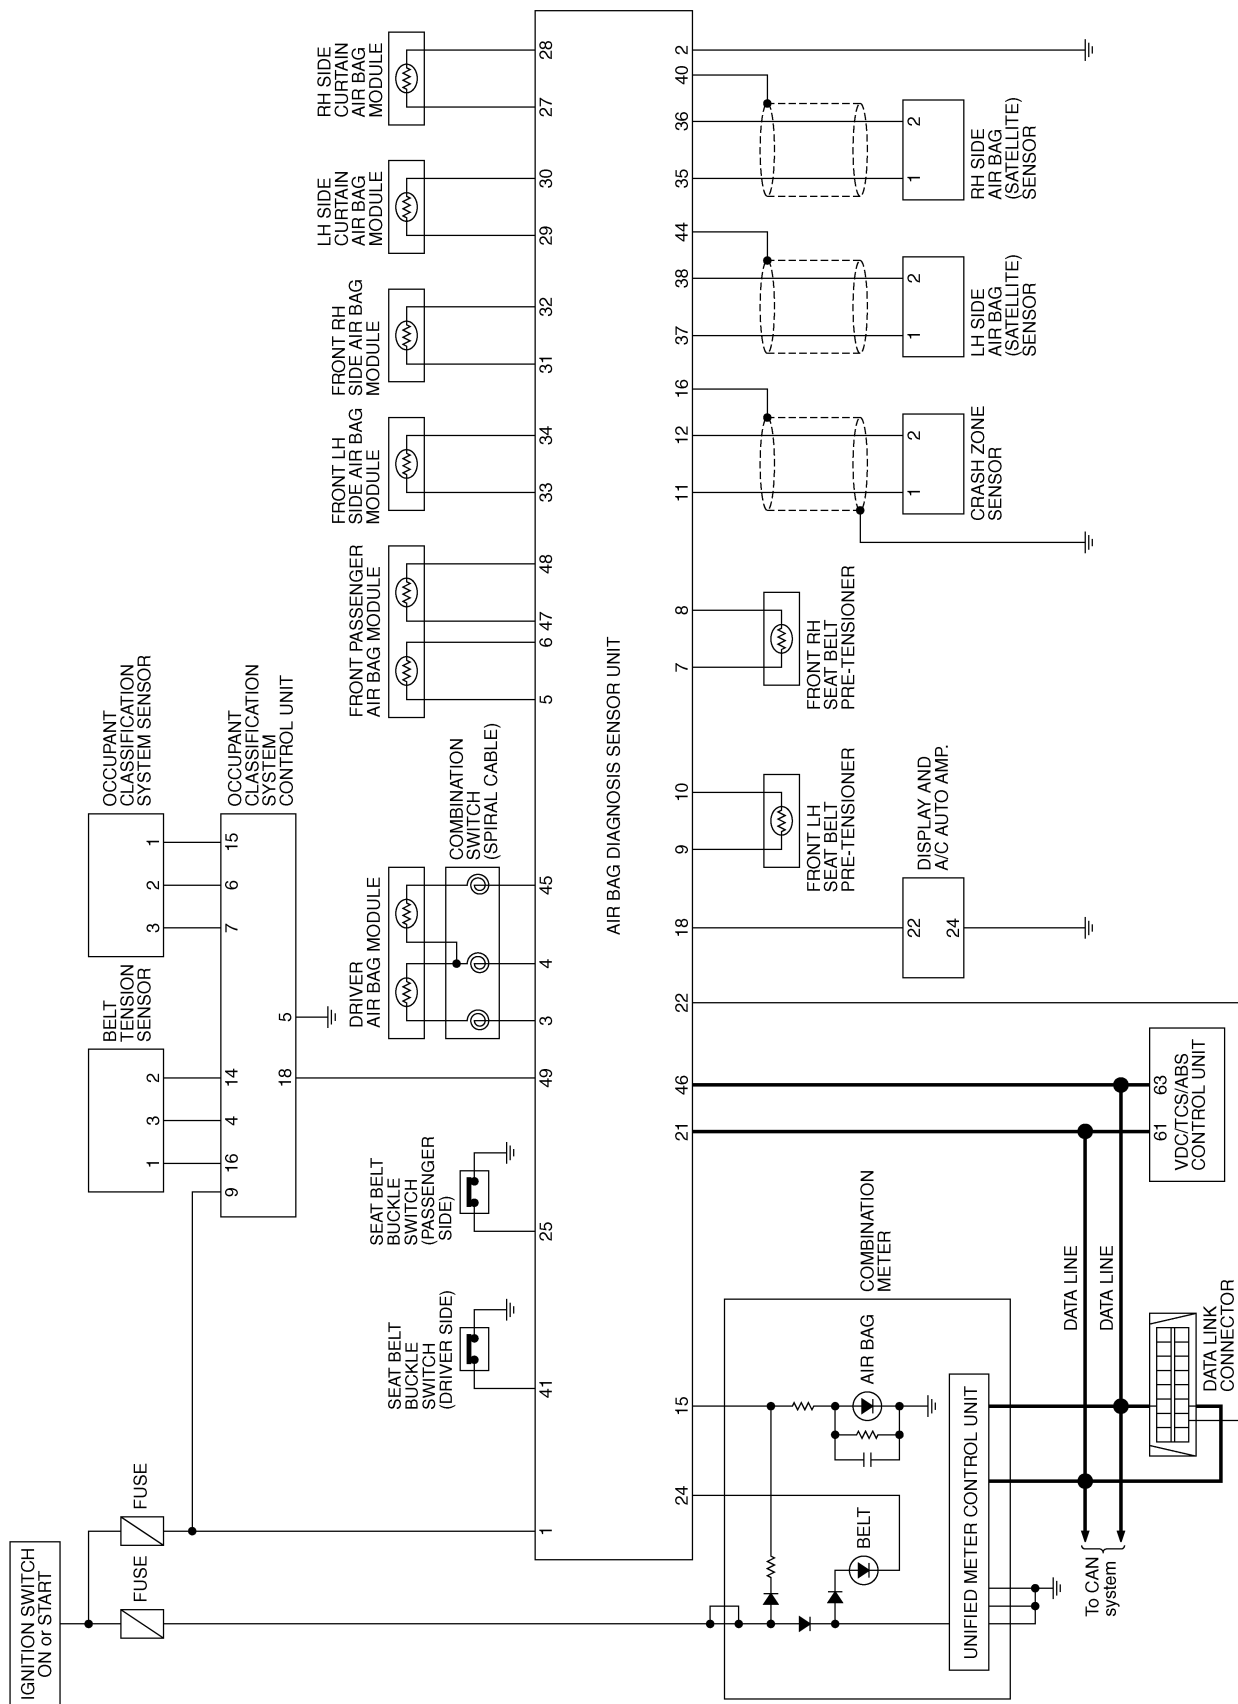

## Component Parts Location

NHS00010

PHIA1041E

- |   |   |  |
|---|---|--|
| 1. Front passenger air bag module           | 2. Driver air bag module                          | 3. Spiral cable                          |
| 4. Diagnosis sensor unit                    | 5. Side air bag (Satellite) sensor (RH/LH)        | 6. Front seat belt pre-tensioner (RH/LH) |
| 7. Seat belt buckle switches                | 8. Front side air bag modules                     | 9. Side curtain air bag module           |
| 10. Crash zone sensor                       | 11. Belt tension sensor                           | 12. Belt tension sensor connector *      |
| 13. Occupant classification system sensor * | 14. Occupant classification system control unit * |  |

\*: 12, 13, 14 → The bottom of front passenger seat

# TROUBLE DIAGNOSIS

## Schematic

NHS0001P

THWM0267E