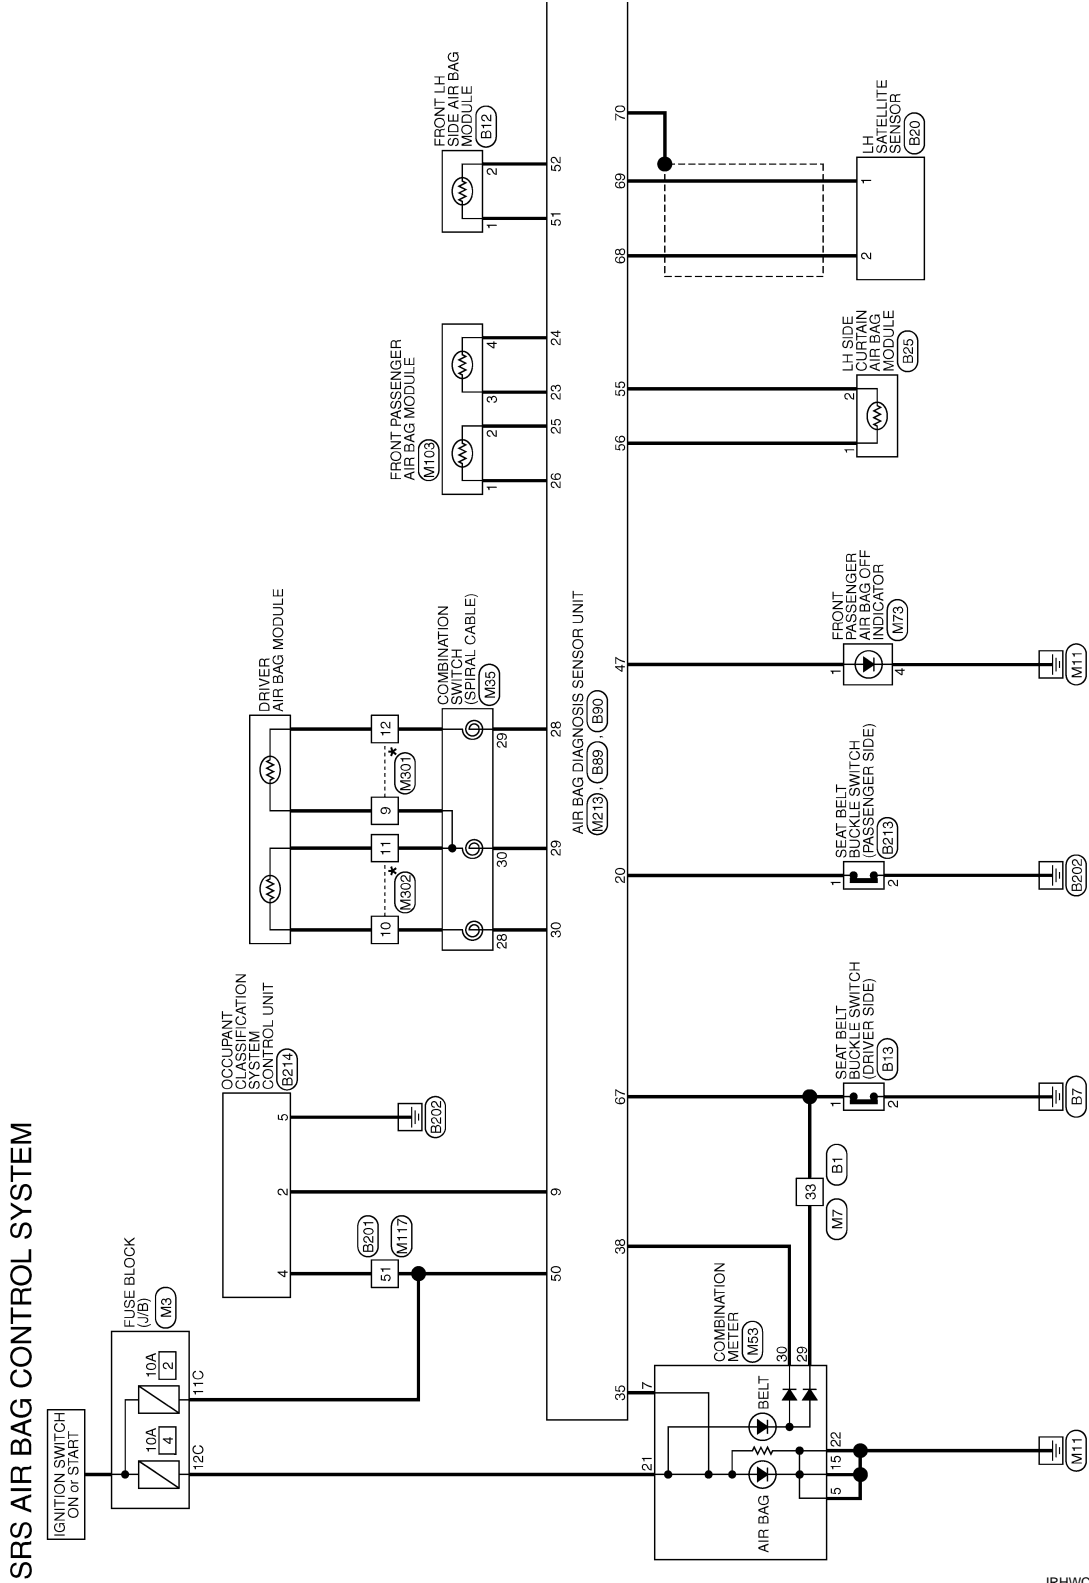

# DIAGNOSIS SENSOR UNIT

< ECU DIAGNOSIS INFORMATION >

## Wiring Diagram - SRS AIR BAG CONTROL SYSTEM -

INFOID:000000008748397

\*: This connector is not shown in "Harness Layout".

2012/06/11

JRHWC0284GB