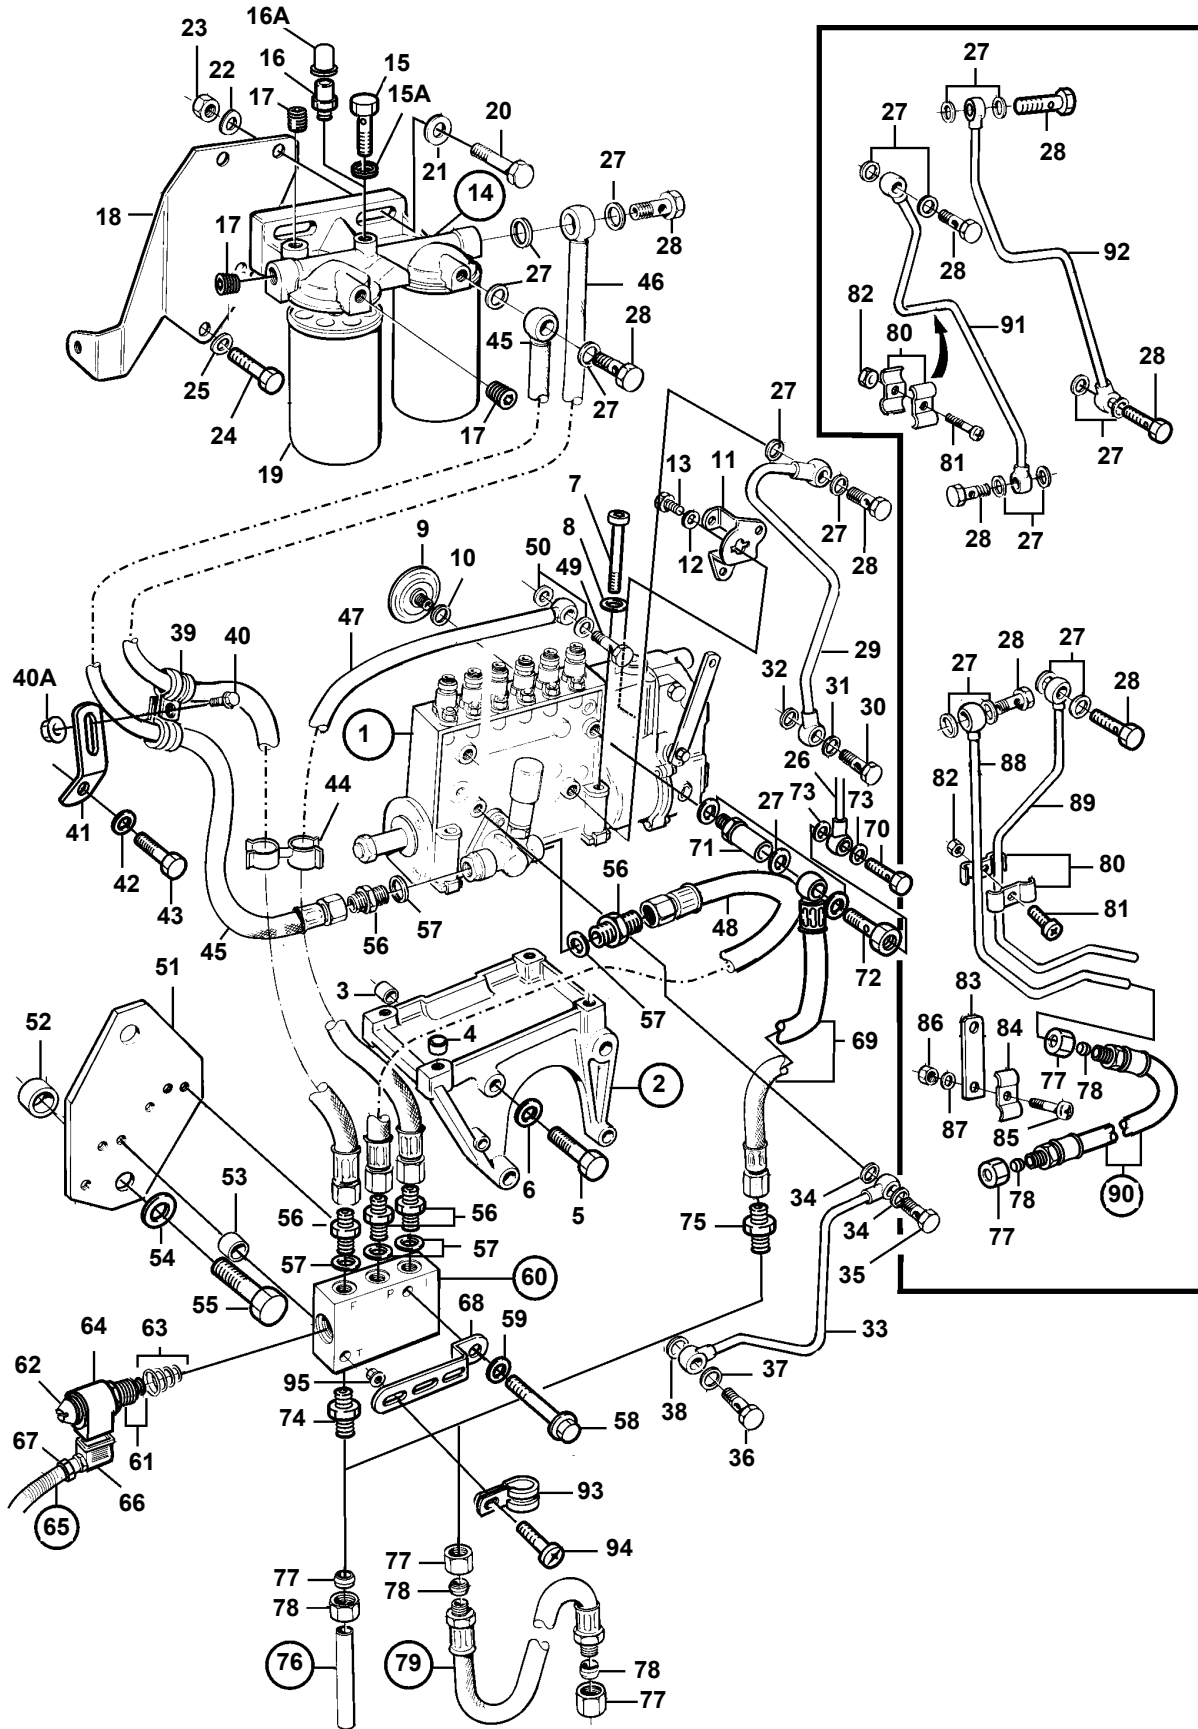

TWD1211P

17281

TWD1211P

| REF | PART NO. | QTY | DESCRIPTION                 | SEE SEC. | NOTES                             |
|-----|----------|-----|-----------------------------|----------|-----------------------------------|
| 1   |          |     |                             | 2076     |                                   |
|     |          |     |                             | 2100     |                                   |
|     | 864410   | 1   | Injection pump              |          |                                   |
|     | 3803701  | 1   | Injection pump, exch        |          |                                   |
|     |          |     |                             | 2100     |                                   |
| 2   | 478647   | 1   | Bracket                     |          |                                   |
| 3   | (423161) | 2   | · Guide sleeve              |          | Obsolete part                     |
| 4   | 417588   | 1   | · Guide sleeve              |          |                                   |
| 5   | 955566   | 4   | Hexagon screw               |          |                                   |
| 6   | 940280   | 4   | Spring washer               |          |                                   |
| 7   | 940156   | 4   | Hexagon screw               |          |                                   |
| 8   | 190509   | 4   | Washer                      |          |                                   |
| 9   | 477173   | 1   | Pressure equalizer          |          |                                   |
| 10  | 969011   | 1   | Gasket                      |          |                                   |
| 11  | 848677   | 1   | Intermediate lever          |          | For stop solenoid.                |
| 12  | 941906   | 1   | Spring washer               |          | For stop solenoid.                |
| 13  | (955637) | 1   | Hexagon screw               |          | For stop solenoid., Obsolete part |
| 14  | 1676832  | 1   | Housing                     |          | Replaced by 8194541.              |
|     | 8194541  | 1   | Fuel filter housing         |          |                                   |
| 15  | 471177   | 1   | · Hollow screw, air venting |          | For 1676832                       |
| 15A | 947620   | 1   | · Gasket                    |          | For 1676832                       |
| 16  | 1330191  | 1   | · Tap                       |          | For 8194541                       |
| 16A | 656456   | 1   | · Protective cap            |          | For 8194541                       |
| 17  | 968062   | 3   | Plug                        |          |                                   |
| 18  | 476438   | 1   | Bracket                     |          |                                   |
| 19  | 3825133  | 2   | Fuel filter                 |          | (466987)                          |
| 20  | 940162   | 1   | Hexagon screw               |          | L=38mm                            |
|     | 955536   | 1   | Hexagon screw               |          | L=45mm                            |
| 21  | 960142   | 2   | Washer                      |          |                                   |
| 22  | 942336   | 2   | Spring washer               |          |                                   |
| 23  | 955827   | 2   | Hexagon nut                 |          |                                   |
| 24  | 940114   | 2   | Hexagon screw               |          |                                   |
| 25  | 942336   | 2   | Spring washer               |          |                                   |
| 26  | 470185   | 1   | Leak-off line               |          |                                   |
| 27  | 969011   | X   | Gasket                      |          |                                   |
| 28  | 25167    | X   | Hollow screw                |          |                                   |
| 29  | 422246   | 1   | Return pipe                 |          |                                   |
| 30  | 942007   | 1   | Hollow screw                |          |                                   |
| 31  | 11998    | 1   | Gasket                      |          |                                   |
| 32  | 942703   | 1   | Gasket                      |          |                                   |
| 33  | 470514   | 1   | Oil pressure pipe           |          |                                   |
| 34  | 947281   | 2   | Gasket                      |          |                                   |
| 35  | 48634    | 1   | Hollow screw                |          |                                   |
| 36  | 942081   | 1   | Hollow screw                |          |                                   |
| 37  | 11994    | 1   | Gasket                      |          |                                   |
| 38  | 18666    | 1   | Gasket                      |          |                                   |
| 39  | 952631   | 2   | Clamp                       |          |                                   |
| 40  | 967949   | 1   | Flange screw                |          | (965175)                          |
| 40A | 945407   | 1   | Flange nut                  |          |                                   |
| 41  | 965552   | 1   | Bracket                     |          |                                   |
| 42  |          | 1   | Washer, water pump          |          |                                   |
| 43  |          | 1   | Screw, water pump           |          |                                   |
| 44  | 866663   | 2   | Retainer                    |          |                                   |
| 45  | 3826263  | 1   | Hose                        |          |                                   |
| 46  | 3825602  | 1   | Fuel hose                   |          |                                   |
| 47  | 3825603  | 1   | Fuel hose                   |          |                                   |
| 48  | 3826142  | 1   | Hose                        |          |                                   |
| 49  | 25167    | 1   | Hollow screw                |          |                                   |
| 50  | 969011   | 2   | Gasket                      |          |                                   |