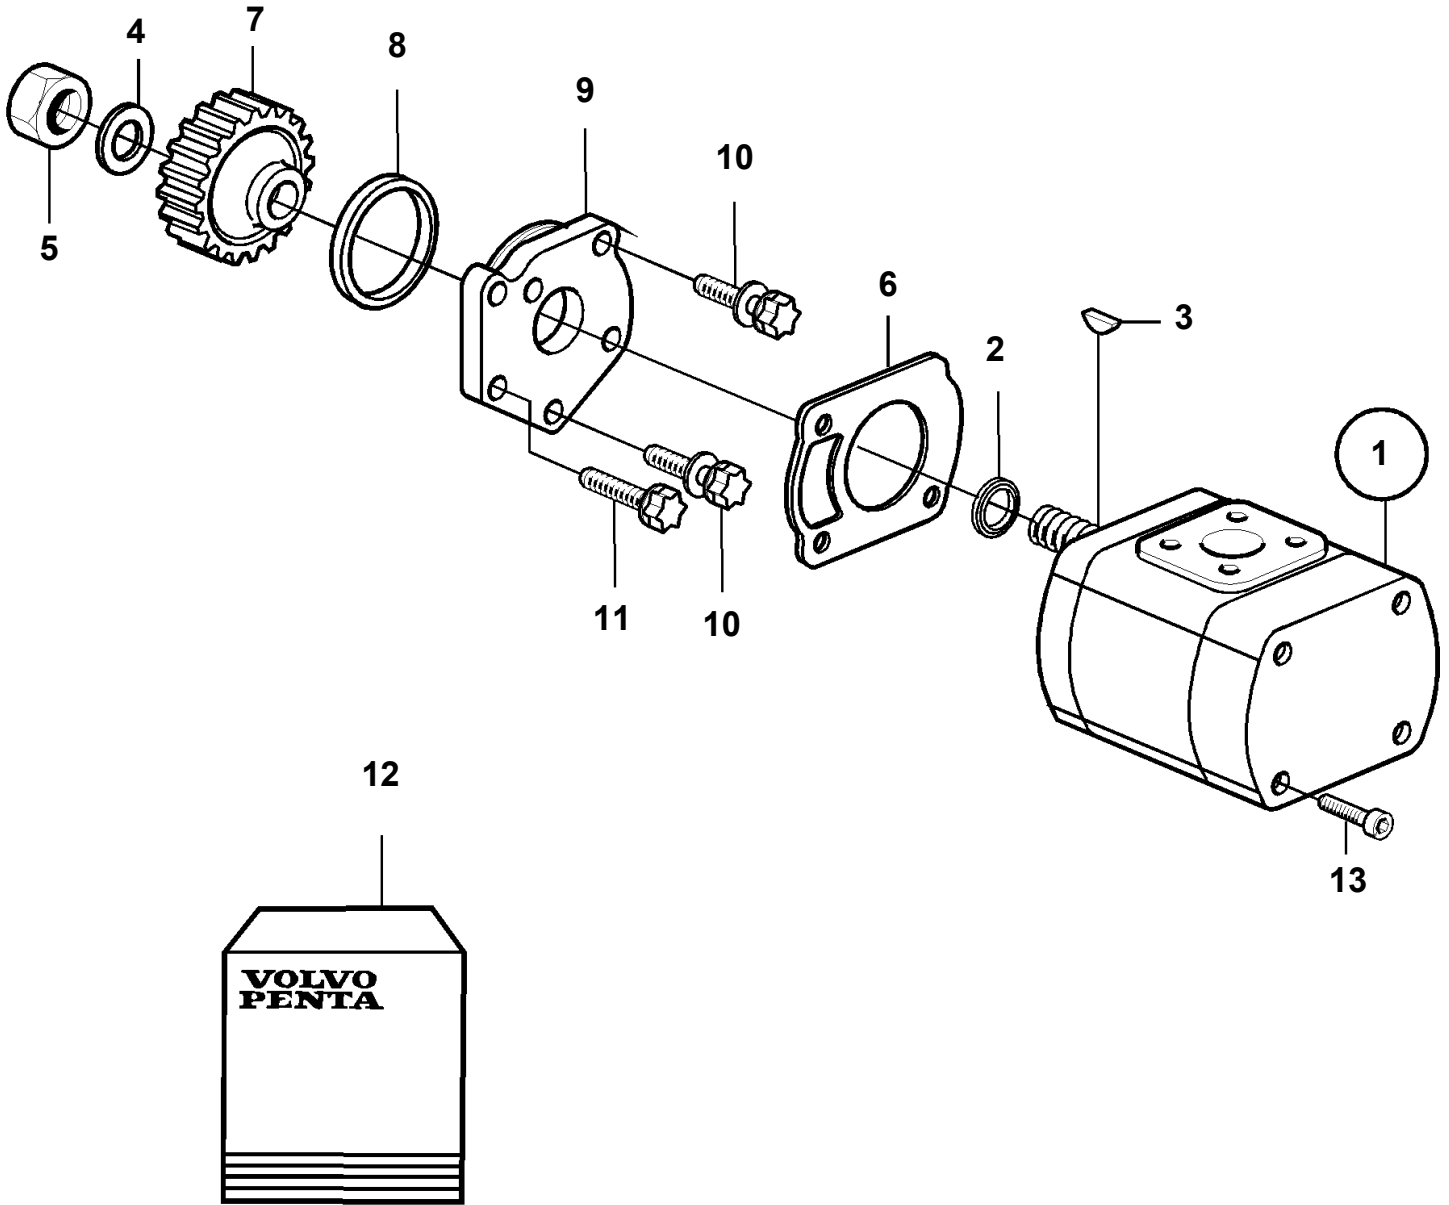

TD420VE, TAD420VE, TAD620VE

19439

TD420VE, TAD420VE, TAD620VE

REF	PART NO.	QTY	DESCRIPTION
1	20460510	1	Pump
2	20460515	1	· Camshaft seal
3	20460511	1	· Woodruff key
4	20460513	1	· Washer
5	20460512	1	· Nut retainer
6	20460516	1	Gasket
7	20464469	1	Gear
8	20450818	1	O-ring
9	20464467	1	Flange
10	3586624	2	Hexagon screw, hexagon screw
11	20464470	2	Six point screw, hexagon screw
12	20460514	1	Gasket kit
13	20778505	4	Hex. socket screw