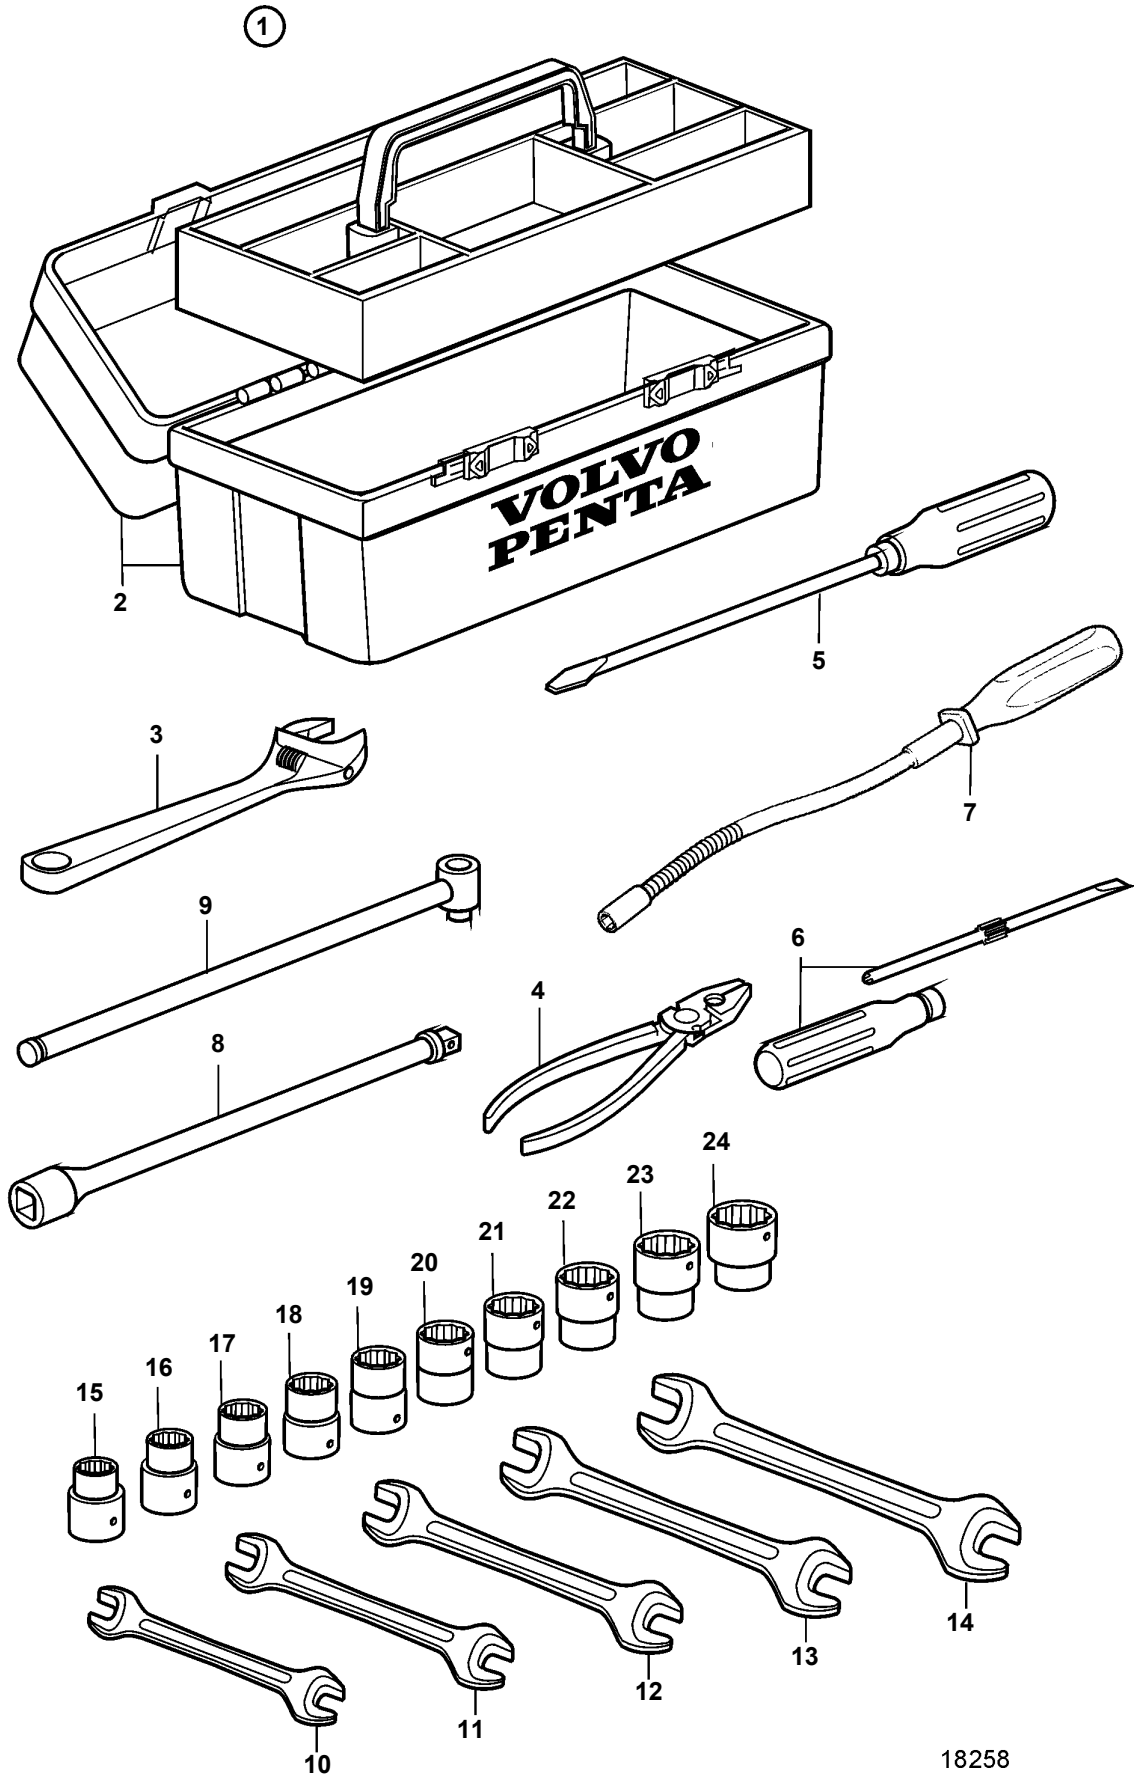

TAD1240GE, TAD1241GE, TAD1242GE

TAD1240GE, TAD1241GE, TAD1242GE

REF	PART NO.	QTY	DESCRIPTION	NOTES
1	3832808	1	Tool box	
2	3841091	1	· Tool box	(842021)
3	(962045)	1	· Adjustable wrench	Obsolete part
4	(962032)	1	· Pliers	Obsolete part
5	804771	1	· Screwdriver	
6	978201	1	· Combination screwdri	
7	(884573)	1	· Tool	Obsolete part
8	(962295)	1	· Extension	Obsolete part
9	(962291)	1	· Jointed handle	Obsolete part
10	(884912)	1	· Open-end wrench	10-11mm, Obsolete part
11	(884913)	1	· Open-end wrench	Obsolete part, 12-13mm
12	(884914)	1	· Open-end wrench	Obsolete part, 14-15mm
13	(884915)	1	· Open-end wrench	Obsolete part, 17-19mm
14	(884916)	1	· Open-end wrench	Obsolete part, 22-24mm
15	(962259)	1	· Sleeve	Obsolete part, 10mm
16	(962260)	1	· Sleeve	Obsolete part, 11mm
17	(962269)	1	· Sleeve	Obsolete part, 12mm
18	(962261)	1	· Sleeve	Obsolete part, 13mm
19	(962270)	1	· Sleeve	Obsolete part, 14mm
20	(962271)	1	· Sleeve	Obsolete part, 15mm
21	(962262)	1	· Sleeve	Obsolete part, 17mm
22	(962263)	1	· Sleeve	Obsolete part, 19mm
23	(962264)	1	· Sleeve	Obsolete part, 22mm
24	(962267)	1	· Sleeve	Obsolete part, 30mm