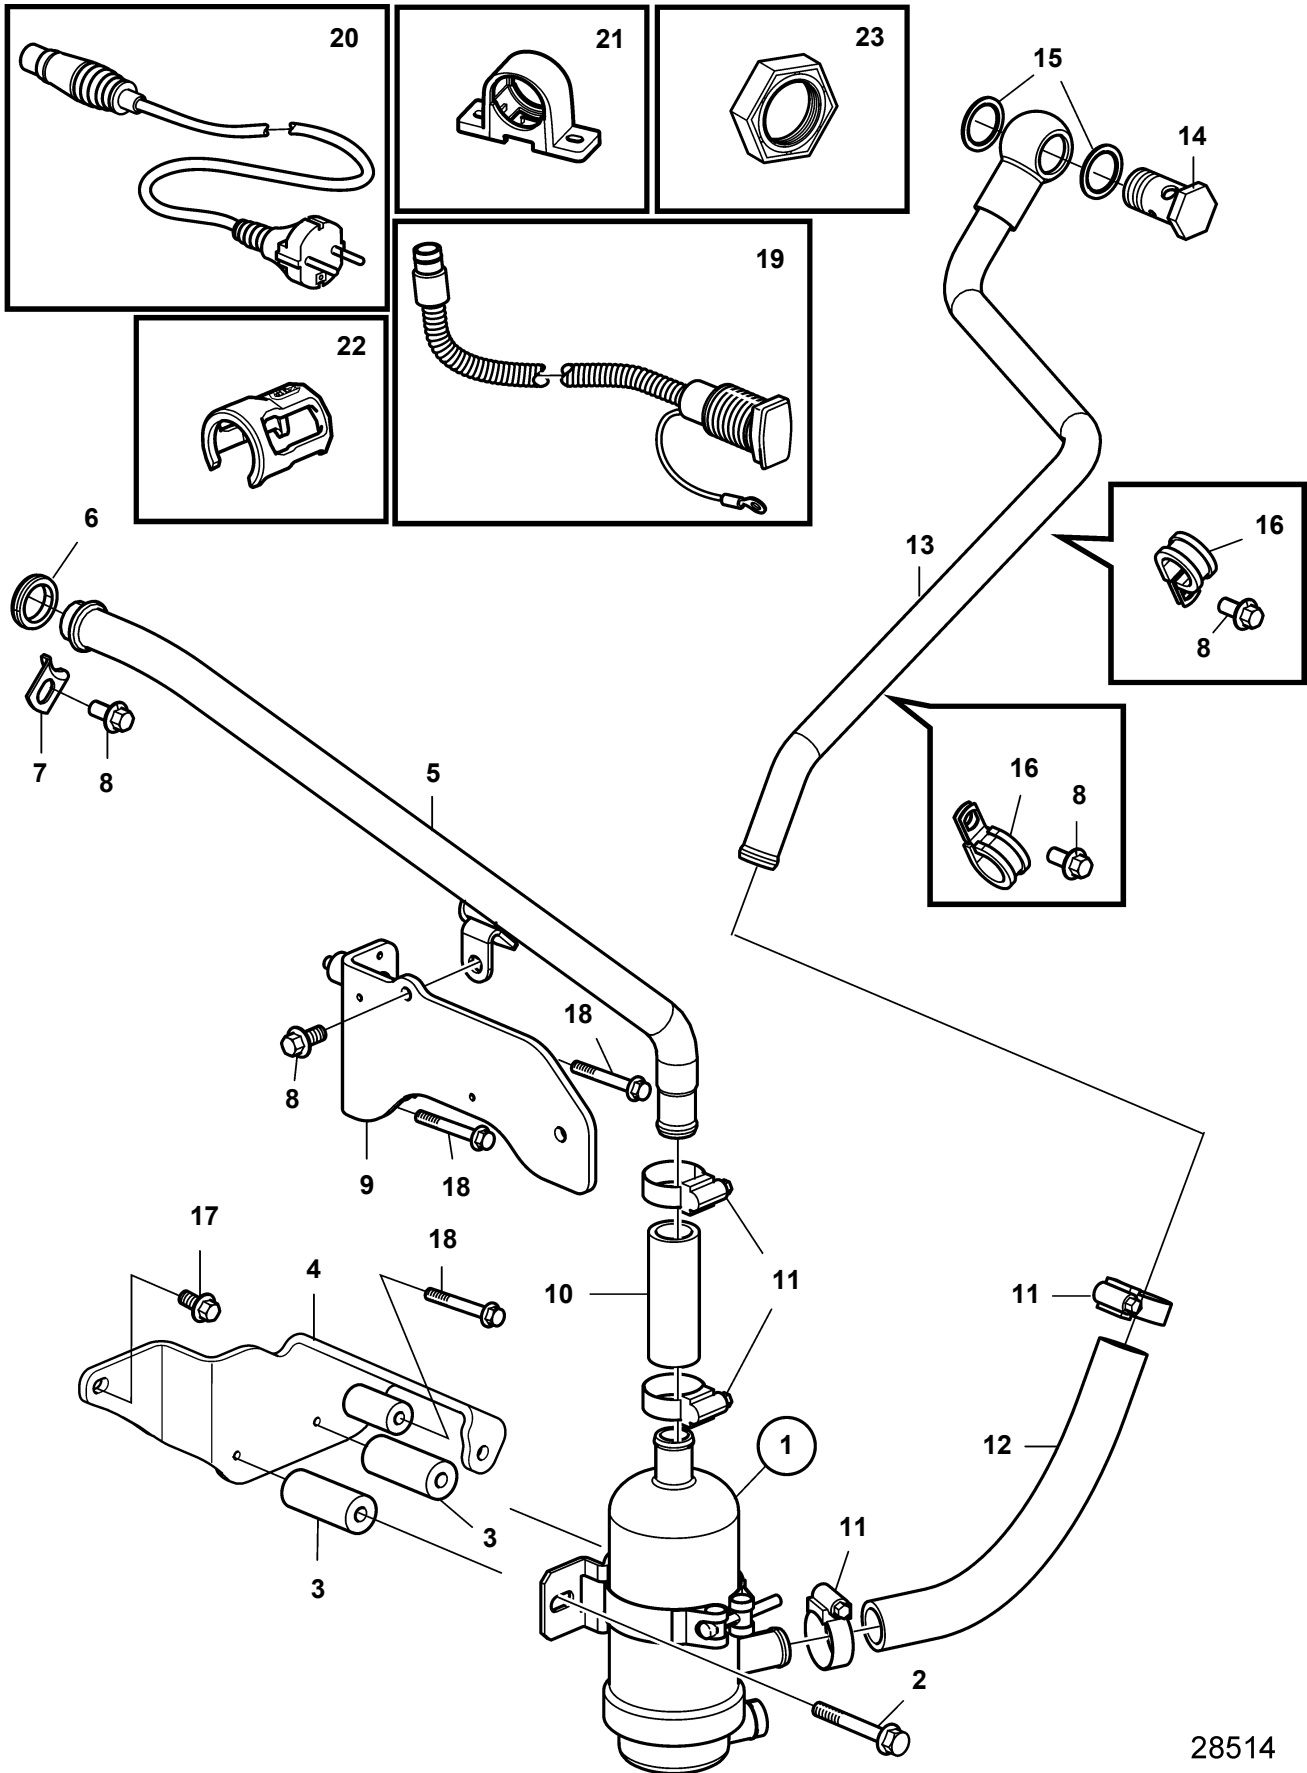

TAD1670VE, TAD1671VE, TAD1672VE

28514

TAD1670VE, TAD1671VE, TAD1672VE

REF	PART NO.	QTY	DESCRIPTION	NOTES
1	22310451	1	Engine heater	220-240V, 2000W
2	984741	2	Flange screw	
3	60112735	2	Spacer sleeve	
4	22608053		Bracket	
5	22187974	1	Pipe	
6	1547252	1	Sealing ring	
7	1546531	1	Lock brace	
8	984733	4	Flange screw	
9	22588011		Bracket	
10	943369	1	Rubber hose	
11	994559	4	Hose clamp	
12	943369	1	Rubber hose	
13	22187971	1	Pipe	
14	191157	1	Hollow screw	
15	20899253	2	Sealing ring	
16	949786	2	Clamp	
17	984752	1	Flange screw	
18	984757	3	Flange screw	
19	22919851	1	Cable	L=1500mm
20	3986351	1	Cable	L=5000mm
21	1079218	1	Retainer	
22	20587131	2	Locking clamp	
23	22988650	1	Locking device	